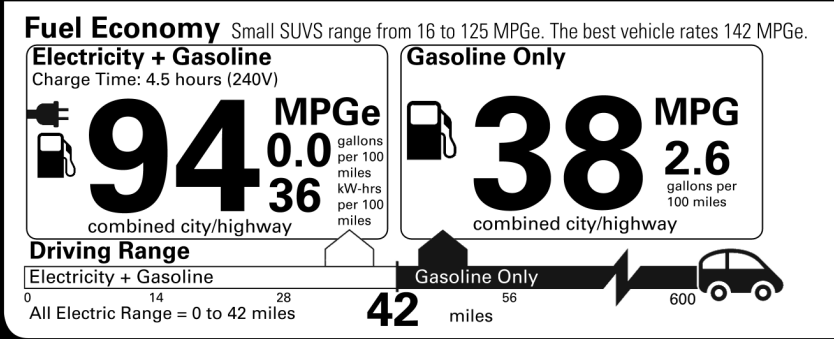

- MECHANICAL & PERFORMANCE**
- 2.5L 4-Cylinder Engine
 - Plug-In Hybrid System w/ EV & HV Modes
 - 302 Combined Net Horsepower
 - 3.3 kW Onboard Charger
 - Charging Cable For Standard 120V Outlet
 - Electronic Continuous Var. Tran. (ECVT)
 - Electronic On-Demand All-Wheel Drive
- SAFETY & CONVENIENCE**
- Toyota Safety Sense 2.0: Pre-Collision Sys w/ Pedestrian Detection, Full-Speed Range Dynamic Radar Cruise Control, Lane Departure Alert w/ Steering Assist, Lane Tracing Assist, Automatic High Beams, Road Sign Assist
 - 8 Airbags; Star Safety System
 - Anti-Theft System w/ Alarm
 - Backup Camera w/ Dynamic Gridlines
 - LATCH-Lower Anchor & Tether for Children
 - Blind Spot Monitor w/ Rear Cross-Traffic Alert
- EXTERIOR**
- LED Projector Headlights
 - Vertical LED Accent Lights
 - Power Tilt/Slide Moonroof
 - 19-in Five-Spoke Alloy Wheels
 - Power Liftgate
- INTERIOR**
- Audio Plus - 9-in Touchscreen, 6 Spkrs, Hands-Free Bluetooth Phone/Music, USB-A Media Port, 4 USB-C Charge Ports, SiriusXM w/3-Month Platinum Plan Trial, Android Auto & Apple CarPlay Compatible
 - Dual Zone Auto A/C w/ Rear Air Vents
 - SofTex-Trimmed Seats
 - Heated Front Seats, Power Driver's Seat
 - Smart Key System w/ Push Button Start
 - Steering Wheel w/ Paddle Shifters
 - Auto-Dimming Rearview Mirror w/ HomeLink
 - Wireless Smartphone Charging

Not Original - Copy

Created: 2022-01-10 18:54:51 (UTC)

EPA DOT Fuel Economy and Environment

Plug-In Hybrid Vehicle Electricity-Gasoline

You save \$2,750
 in fuel costs over 5 years compared to the average new vehicle.