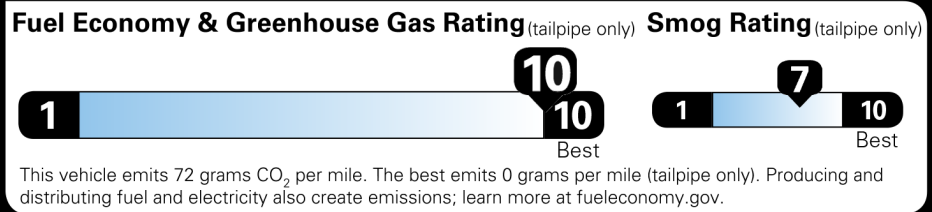

Not Original - Copy

Created: 2022-01-10 18:54:51 (UTC)

EPA DOT Fuel Economy and Environment

Plug-In Hybrid Vehicle Electricity-Gasoline

You save \$2,750
 in fuel costs over 5 years compared to the average new vehicle.

Annual fuel cost \$750

Actual results will vary for many reasons, including driving conditions and how you drive and maintain your vehicle. The average new vehicle gets 27 MPG and costs \$6,500 to fuel over 5 years. Cost estimates are based on 15,000 miles per year at \$2.35 per gallon and \$0.13 per kW-hr. This is a dual fueled automobile. MPGe is miles per gasoline gallon equivalent. Vehicle emissions are a significant cause of climate change and smog.