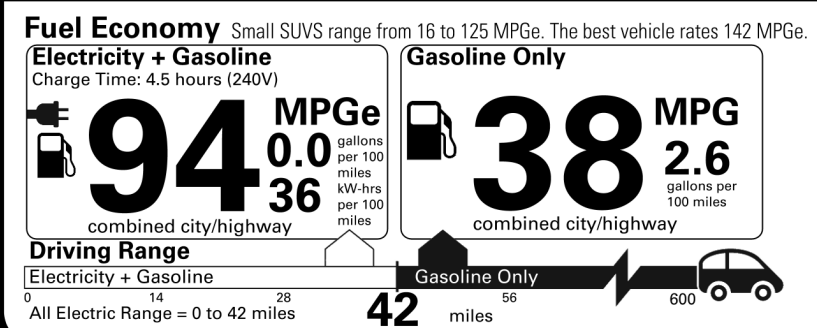

1. **SAFETY & CONVENIENCE**
2. Toyota Safety Sense 2.0: Pre-Collision Sys w/ Pedestrian Detection, Full-Speed Range Dynamic Radar Cruise Control, Lane Departure Alert w/ Steering Assist, Lane Tracing Assist, Automatic High Beams, Road Sign Assist
   - 8 Airbags; Star Safety System
   - Backup Camera
   - LATCH-Lower Anchor & Tether for Children
   - Blind Spot Monitor w/ Rear Cross-Traffic Alert

1. **EXTERIOR**
2. LED Projector Headlights
   - 18-in Five-Spoke Alloy Wheels
   - Power Liftgate

1. **INTERIOR**
2. Audio - 8-in Touchscreen, 6 Spkrs, Hands-Free Bluetooth Phone/Music, USB-A Media Port, 4 USB-C Charge Ports, SiriusXM w/3-Month Platinum Plan Trial, Android Auto & Apple CarPlay Compatible
   - Dual Zone Auto A/C w/ Rear Air Vents
   - Fabric Trimmed Seats
   - Heated Front Seats, Power Driver's Seat
   - Smart Key System w/ Push Button Start

- For Full Product Details, Please Visit Toyota.com/RAV4Prime

Full Tank of Gas

MANUFACTURER'S SUGGESTED RETAIL PRICE $39,800.00

OPTIONAL EQUIPMENT

FE	50 State Emissions	
3T.	Roof Rack Cross Bars	315.00
3J.	Blackout Emblem Overlays	175.00
2T.	All Weather Floor Liners and Cargo Liner	269.00
MF.	Mudguard	129.00
GD.	Frameless Homelink Mirror	175.00
EF.	Rear Bumper Applique	69.00
DK.	Owner's Portfolio	

Not Original - Copy

Created on 2022-01-06 21:46:50 (UTC)

EPA DOT Fuel Economy and Environment

Plug-In Hybrid Vehicle Electricity-Gasoline