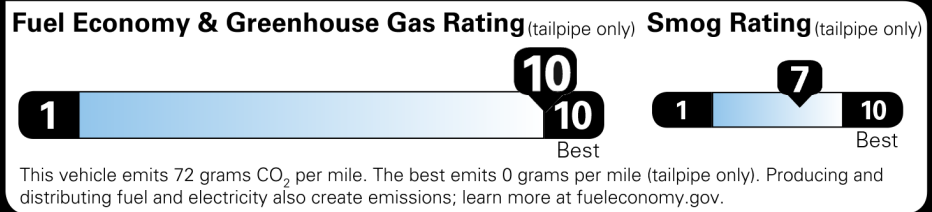

You save $2,750
in fuel costs over 5 years compared to the average new vehicle.

Annual fuel cost $750