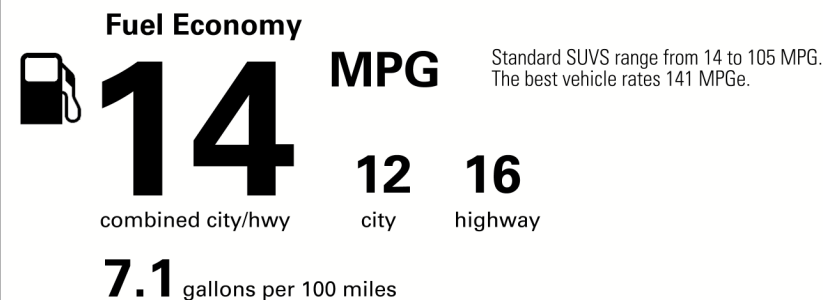

INSTALLED OPTIONS

MANUFACTURER'S SUGGESTED RETAIL PRICE

\$91,930.00

- ** Wireless Charger 75.00
- ** 21" Split-10-Spoke Alloy Wheels 745.00
- ** Head-Up Display 900.00
- ** Luxury Package Includes: 1,190.00
 Semi-Aniline Leather-Trimmed Interior w/ Contrast Stitching, Heated & Ventilated Front and Second-Row Outboard Seats, Four-zone Climate Concierge, LX Projector Door Lamps
- ** Mark Levinson Audio System: 2,350.00
 19-speaker, 450-watt Reference Surround Sound Audio System
- ** Heated Dark Brown Walnut Steering Wheel 150.00
- ** Cargo Mat / Cargo Net / Wheel Locks / Key Glove 325.00

Not Original - Copy

Created on 2021-11-16 20:25:14 (UTC)

EPA DOT Fuel Economy and Environment

Gasoline Vehicle

You spend \$10,000 more in fuel costs over 5 years compared to the average new vehicle.

Annual fuel cost \$3,500

Actual results will vary for many reasons, including driving conditions and how you drive and maintain your vehicle. The average new vehicle gets 27 MPG and costs \$7,500 to fuel over 5 years. Cost estimates are based on 15,000 miles per year at \$3.25 per gallon. MPGe is miles per gasoline gallon equivalent. Vehicle emissions are a significant cause of climate change and smog.