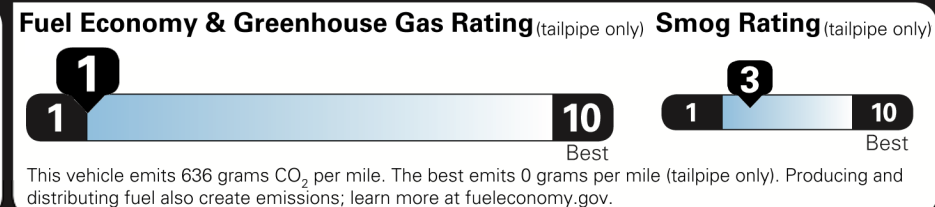

Not Original - Copy

Created on 2021-11-16 20:25:14 (UTC)

EPA DOT Fuel Economy and Environment

Gasoline Vehicle

You spend \$10,000 more in fuel costs over 5 years compared to the average new vehicle.

Annual fuel cost \$3,500