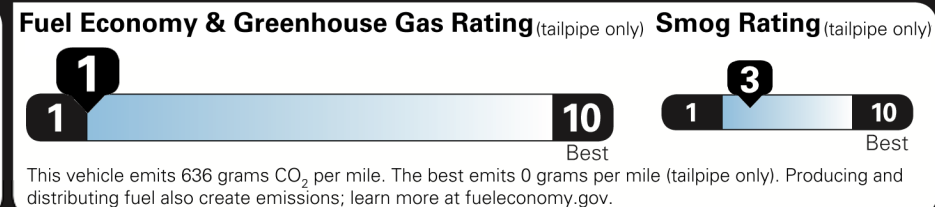

INSTALLED OPTIONS

MANUFACTURER'S SUGGESTED RETAIL PRICE

\$91,930.00

- ** Wireless Charger 75.00
- ** 21" Split-10-Spoke Alloy Wheels 745.00
- ** Head-Up Display 900.00
- ** Luxury Package Includes: 1,190.00
 Semi-Aniline Leather-Trimmed Interior w/ Contrast Stitching, Heated & Ventilated Front and Second-Row Outboard Seats, Four-zone Climate Concierge, LX Projector Door Lamps
- ** Mark Levinson Audio System: 2,350.00
 19-speaker, 450-watt Reference Surround Sound Audio System
- ** Premium Paint Charge 425.00
- ** Heated Dark Brown Walnut Steering Wheel 150.00
- ** All-Weather Floor Mats with Cargo Mat 395.00
- ** Alloy Wheel Locks 85.00
- ** Key Gloves 25.00
- ** Carpet Cargo Mat 140.00

Not Original Copy

Created on 2021-12-21 00:48:54 (UTC)

EPA DOT Fuel Economy and Environment

Gasoline Vehicle

You spend \$10,000 more in fuel costs over 5 years compared to the average new vehicle.

Annual fuel cost \$3,500