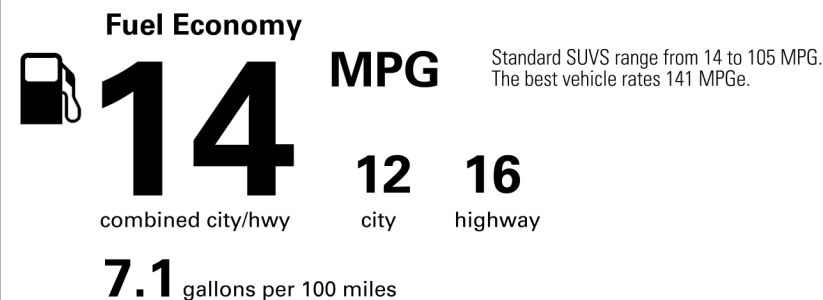

INSTALLED OPTIONS

MANUFACTURER'S SUGGESTED RETAIL PRICE

\$91,930.00

- ** Wireless Charger 75.00
- ** 21" Split-10-Spoke Alloy Wheels 745.00
- ** Head-Up Display 900.00
- ** Luxury Package Includes: 1,190.00
 Semi-Aniline Leather-Trimmed Interior w/ Contrast Stitching, Heated & Ventilated Front and Second-Row Outboard Seats, Four-zone Climate Concierge, LX Projector Door Lamps
- ** Mark Levinson Audio System: 2,350.00
 19-speaker, 450-watt Reference Surround Sound Audio System
- ** Premium Paint Charge 425.00
- ** Heated Dark Brown Walnut Steering Wheel 150.00
- ** All-Weather Floor Mats with Cargo Mat 395.00
- ** Alloy Wheel Locks 85.00
- ** Key Gloves 25.00
- ** Carpet Cargo Mat 140.00

Not Original Copy

Created on 2021-12-21 00:48:54 (UTC)

EPA DOT Fuel Economy and Environment

Gasoline Vehicle

You spend \$10,000 more in fuel costs over 5 years compared to the average new vehicle.

Annual fuel cost \$3,500

Actual results will vary for many reasons, including driving conditions and how you drive and maintain your vehicle. The average new vehicle gets 27 MPG and costs \$7,500 to fuel over 5 years. Cost estimates are based on 15,000 miles per year at \$3.25 per gallon. MPGe is miles per gasoline gallon equivalent. Vehicle emissions are a significant cause of climate change and smog.