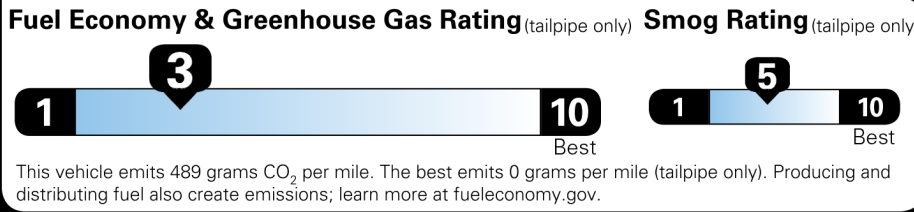

Actual results will vary for many reasons, including driving conditions and how you drive and maintain your vehicle. The average new vehicle gets 27 MPG and costs $6,500 to fuel over 5 years. Cost estimates are based on 15,000 miles per year at $2.95 per gallon. MPGe is miles per gasoline gallon equivalent. Vehicle emissions are a significant cause of climate change and smog.

fueleconomy.gov
Calculate personalized estimates and compare vehicles

GOVERNMENT 5-STAR SAFETY RATINGS

This vehicle has not been rated by the government for overall vehicle score, frontal crash, side crash or rollover risk.

Star ratings range from 1 to 5 stars (★★★★★) with 5 being the highest.
Source: National Highway Traffic Safety Administration (NHTSA)
www.safercar.gov or 1-888-327-4236

SUB-TOTAL	$111,740.00
DELIVERY, PROCESSING AND HANDLING FEE	1,075.00
TOTAL	$112,815.00

APPLICABLE FEDERAL TAXES NOT INCLUDED

Manufacturer's suggested retail price includes manufacturer's recommended pre-delivery service.

License and title fees, state, local and applicable federal taxes, and dealer installed options and accessories are not included in the manufacturer's suggested retail price.

LEXUS NEW VEHICLE LIMITED WARRANTY

- 4YR / 50000 mile basic coverage
- 6YR / 70000 mile powertrain coverage
- 6YR / Unlimited mile corrosion perforation warranty

See your Warranty and Services Guide for details.

LEXUS IS PLEASED TO OFFER THE FOLLOWING OWNER SUPPORT PACKAGE WITH EACH NEW LEXUS

- 24 hour, 365 day/yr. roadside assistance plan
- Complimentary 1st and 2nd scheduled maintenance services
- Lodging for emergency breakdown 100 miles from home

An extended service contract may be available for this vehicle. Ask dealer for details

LML1E1N1S0F0W0

349C12577 EM X1922 RL295