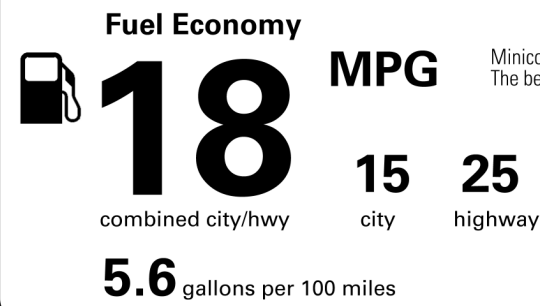

Not Original - Copy

Created on 2021-12-15 21:56:48 (UTC)

EPA DOT Fuel Economy and Environment

Gasoline Vehicle

Minicompacts range from 15 to 45 MPG. The best vehicle rates 142 MPGe.

You spend \$5,750
 more in fuel costs over 5 years compared to the average new vehicle.

Annual fuel cost \$2,450

Actual results will vary for many reasons, including driving conditions and how you drive and maintain your vehicle. The average new vehicle gets 27 MPG and costs \$6,500 to fuel over 5 years. Cost estimates are based on 15,000 miles per year at \$2.95 per gallon. MPGe is miles per gasoline gallon equivalent. Vehicle emissions are a significant cause of climate change and smog.