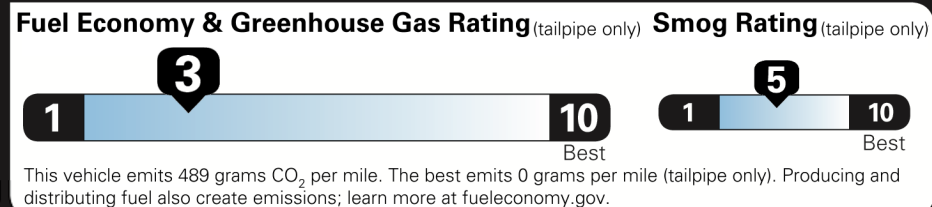

Actual results will vary for many reasons, including driving conditions and how you drive and maintain your vehicle. The average new vehicle gets 27 MPG and costs $7,500 to fuel over 5 years. Cost estimates are based on 15,000 miles per year at $3.25 per gallon. MPGe is miles per gasoline gallon equivalent. Vehicle emissions are a significant cause of climate change and smog.

fueleconomy.gov
Calculate personalized estimates and compare vehicles

GOVERNMENT 5-STAR SAFETY RATINGS

This vehicle has not been rated by the government for overall vehicle score, frontal crash, side crash or rollover risk.

Star ratings range from 1 to 5 stars (★★★★★) with 5 being the highest.

Source: National Highway Traffic Safety Administration (NHTSA)

www.safercar.gov or 1-888-327-4236

SUB-TOTAL $111,370.00
DELIVERY, PROCESSING AND HANDLING FEE 1,075.00
TOTAL **$112,445.00**

APPLICABLE FEDERAL TAXES NOT INCLUDED

Manufacturer's suggested retail price includes manufacturer's recommended pre-delivery service.
License and title fees, state, local and applicable federal taxes, and dealer installed options and accessories are not included in the manufacturer's suggested retail price.
LEXUS NEW VEHICLE LIMITED WARRANTY
* 4YR / 50000 mile basic coverage
* 6YR / 70000 mile powertrain coverage
* 6YR / Unlimited mile corrosion perforation warranty
See your Warranty and Services Guide for details.
LEXUS IS PLEASED TO OFFER THE FOLLOWING OWNER SUPPORT PACKAGE WITH EACH NEW LEXUS
* 24 hour, 365 day/yr. roadside assistance plan
* Complimentary 1st and 2nd scheduled maintenance services
* Lodging for emergency breakdown 100 miles from home
An extended service contract may be available for this vehicle. Ask dealer for details

LML1E2N0S0F0W0

256A01 488 DL31 J1940 L145