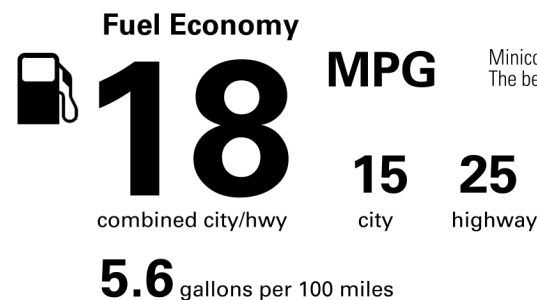

INSTALLED OPTIONS

MANUFACTURER'S SUGGESTED RETAIL PRICE

\$101,100.00

- ** 21" Forged Alloy Wheels with Polished Finish and Gloss Black Accents 2,650.00
- ** Head Up Display (HUD) 900.00
- ** Torsen Limited Slip Differential & Yamaha Performance Damper 460.00
- ** Carbon Scuff Plates 600.00
- ** Touring Package - Semi-aniline leather-trimmed front seats, Climate Concierge with Upper Body Heating, heated steering wheel, windshield de-icer, Embossed headrests & Mark Levinson 13-Speaker Reference Surround Sound Audio System 5,290.00
- ** Door Edge Film by 3M 90.00
- ** Trunk Mat, Cargo Net, Wheel Locks & Key Gloves 280.00

Not Original - Copy

Created on 2021-09-13 14:42:21 (UTC)

EPA DOT Fuel Economy and Environment

Gasoline Vehicle

Minicompacts range from 15 to 45 MPG. The best vehicle rates 141 MPGe.

You spend \$6,000 more in fuel costs over 5 years compared to the average new vehicle.

Annual fuel cost \$2,700

Actual results will vary for many reasons, including driving conditions and how you drive and maintain your vehicle. The average new vehicle gets 27 MPG and costs \$7,500 to fuel over 5 years. Cost estimates are based on 15,000 miles per year at \$3.25 per gallon. MPGe is miles per gasoline gallon equivalent. Vehicle emissions are a significant cause of climate change and smog.