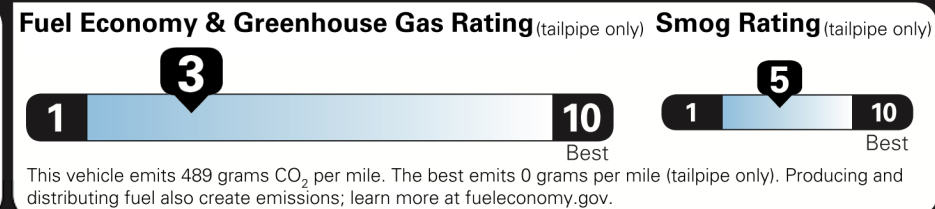

Not Original - Copy

EPA DOT Fuel Economy and Environment

Gasoline Vehicle

You spend \$6,000 more in fuel costs over 5 years compared to the average new vehicle.

Annual fuel cost \$2,700

Actual results will vary for many reasons, including driving conditions and how you drive and maintain your vehicle. The average new vehicle gets 27 MPG and costs \$7,500 to fuel over 5 years. Cost estimates are based on 15,000 miles per year at \$3.25 per gallon. MPGe is miles per gasoline gallon equivalent. Vehicle emissions are a significant cause of climate change and smog.