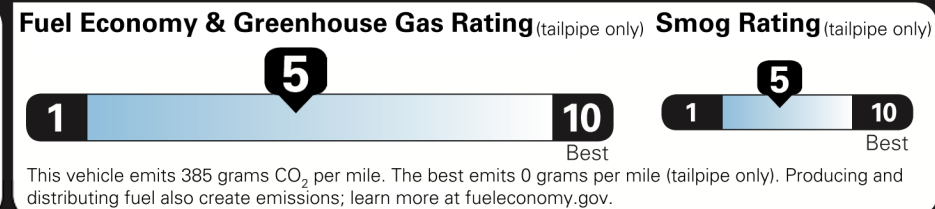

EPA DOT Fuel Economy and Environment

Gasoline Vehicle

Fuel Economy
23 MPG
Subcompacts range from 14 to 113 MPG. The best vehicle rates 141 MPGe.
20 city 28 highway
4.3 gallons per 100 miles

You spend $3,000 more in fuel costs over 5 years compared to the average new vehicle.

Annual fuel cost $2,100