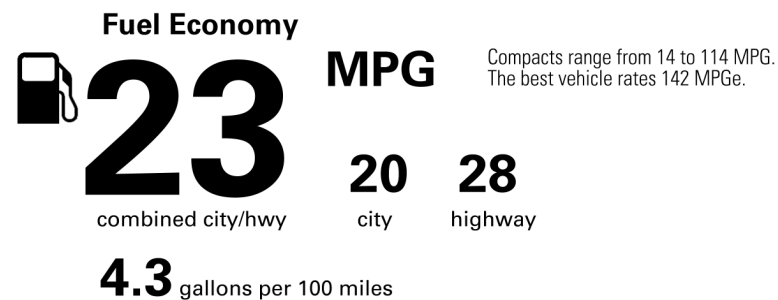

\$43,050.00

Not Original - Copy

Created on 2021-12-30 00:15:51 (UTC)

EPA DOT Fuel Economy and Environment

Gasoline Vehicle

You spend \$3,000 more in fuel costs over 5 years compared to the average new vehicle.