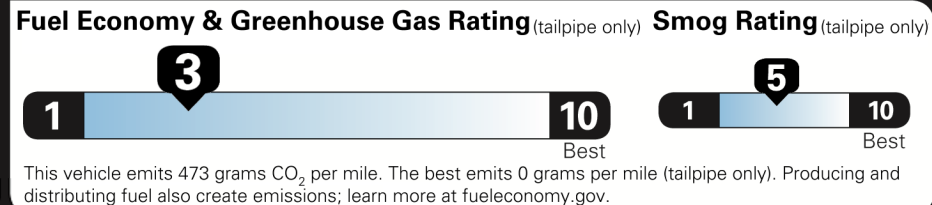

Actual results will vary for many reasons, including driving conditions and how you drive and maintain your vehicle. The average new vehicle gets 27 MPG and costs $7,500 to fuel over 5 years. Cost estimates are based on 15,000 miles per year at $3.25 per gallon. MPGe is miles per gasoline gallon equivalent. Vehicle emissions are a significant cause of climate change and smog.

fueleconomy.gov
Calculate personalized estimates and compare vehicles

GOVERNMENT 5-STAR SAFETY RATINGS

This vehicle has not been rated by the government for overall vehicle score, frontal crash, side crash or rollover risk.

Star ratings range from 1 to 5 stars (★★★★★) with 5 being the highest.

Source: National Highway Traffic Safety Administration (NHTSA)

www.safercar.gov or 1-888-327-4236

SUB-TOTAL **$110,420.00**
DELIVERY, PROCESSING AND HANDLING FEE **1,075.00**
TOTAL **$111,495.00**

APPLICABLE FEDERAL TAXES NOT INCLUDED

Manufacturer's suggested retail price includes manufacturer's recommended pre-delivery service.
License and title fees, state, local and applicable federal taxes, and dealer installed options and accessories are not included in the manufacturer's suggested retail price.
LEXUS NEW VEHICLE LIMITED WARRANTY * 4YR / 50000 mile basic coverage * 6YR / 70000 mile powertrain coverage * 6YR / Unlimited mile corrosion perforation warranty
See your Warranty and Services Guide for details.
LEXUS IS PLEASED TO OFFER THE FOLLOWING OWNER SUPPORT PACKAGE WITH EACH NEW LEXUS * 24 hour, 365 day/yr. roadside assistance plan * Complimentary 1st and 2nd scheduled maintenance services * Lodging for emergency breakdown 100 miles from home
An extended service contact may be available for this vehicle. Ask dealer for details

LML1E2N0S0F0W0

292A22 527 EM -8640R L202