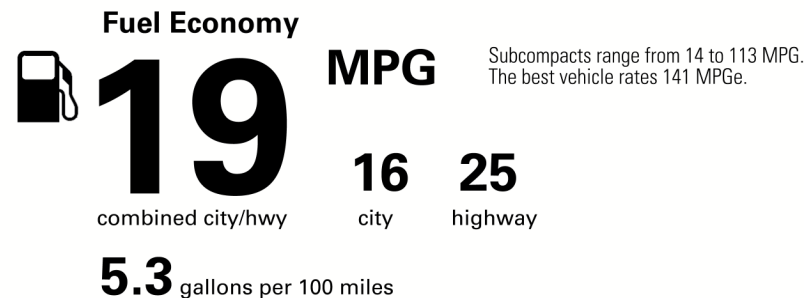

**INSTALLED OPTIONS**

**MANUFACTURER'S SUGGESTED RETAIL PRICE**

**\$93,050.00**

- \*\* Inspiration (TM) Series- Carbon Fiber Roof, Unique 21" Black Forged Alloy Wheels, Carbon Fiber Rear Air Wing Spoiler, Limited Slip Differential, Rear Performance Rod with Damper, Black Alcantara Sport Seats with Saddle Tan Accent and Seatbelts, Alcantara Shift Lever/ Steering Wheel, Carbon Fiber Door Scuff Plate, Unique Serialized Badge, Card Key, Windshield Deicer, Mark Levinson 13 Speaker Reference Surround Sound Audio System, Head Up Display, Intuitive Parking Assist

17,370.00

Not Original - Copy

Created on 2021-10-19 22:29:13 (UTC)

**EPA DOT Fuel Economy and Environment**

**Gasoline Vehicle**

**You spend \$5,250 more in fuel costs over 5 years compared to the average new vehicle.**