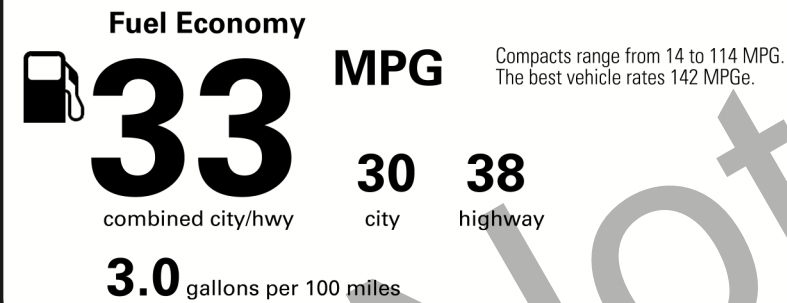

DESC: COROLLA LE
 VIN: JTDHPMAE8NJ205907
 YR/MDL: 2022/1852 A
 CLR: CELESTITE/FB10 (01K3/10)
 FINAL ASSEMBLY POINT: TOYOTA, AICHI, JAPAN

GOVERNMENT 5-STAR SAFETY RATINGS

This vehicle has not been rated by the government for overall vehicle score, frontal crash, side crash or rollover risk.

MANUFACTURER'S SUGGESTED RETAIL PRICE		\$ 20,525.00
FE	50 State Emissions	0.00
LL	LE Premium Package:	2,000.00
	Smart Key System on Front Doors and Trunk w/ Push Button Start, 16-in Alloy Wheels, Blind Spot Monitor on Color-Keyed Heated Power Outside Mirrors w/ Rear Cross-Traffic Alert, Power Tilt/Slide Moonroof w/ Sliding Sunshade	

EPA DOT Fuel Economy and Environment

Gasoline Vehicle

You save \$1,250
 in fuel costs over 5 years compared to the average new vehicle.

Annual fuel cost \$1,050

Actual results will vary for many reasons, including driving conditions and how you drive and maintain your vehicle. The average new vehicle gets 27 MPG and costs \$6,500 to fuel over 5 years. Cost estimates are based on 15,000 miles per year at \$2.35 per gallon. MPGe is miles per gasoline gallon equivalent. Vehicle emissions are a significant cause of climate change and smog.