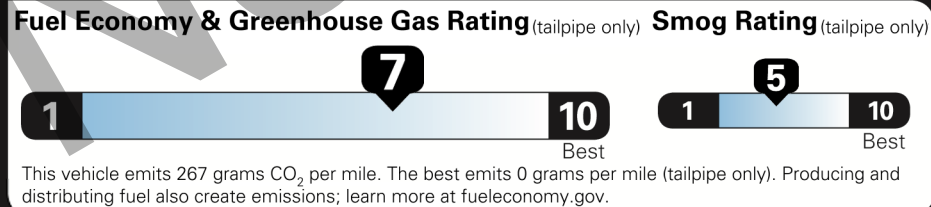

MANUFACTURER'S SUGGESTED RETAIL PRICE		\$ 20,525.00
FE	50 State Emissions	0.00
LL	LE Premium Package:	2,000.00
	Smart Key System on Front Doors and Trunk w/ Push Button Start, 16-in Alloy Wheels, Blind Spot Monitor on Color-Keyed Heated Power Outside Mirrors w/ Rear Cross-Traffic Alert, Power Tilt/Slide Moonroof w/ Sliding Sunshade	

EPA DOT Fuel Economy and Environment

Gasoline Vehicle

You save \$1,250
 in fuel costs over 5 years compared to the average new vehicle.

Annual fuel cost \$1,050

Actual results will vary for many reasons, including driving conditions and how you drive and maintain your vehicle. The average new vehicle gets 27 MPG and costs \$6,500 to fuel over 5 years. Cost estimates are based on 15,000 miles per year at \$2.35 per gallon. MPGe is miles per gasoline gallon equivalent. Vehicle emissions are a significant cause of climate change and smog.