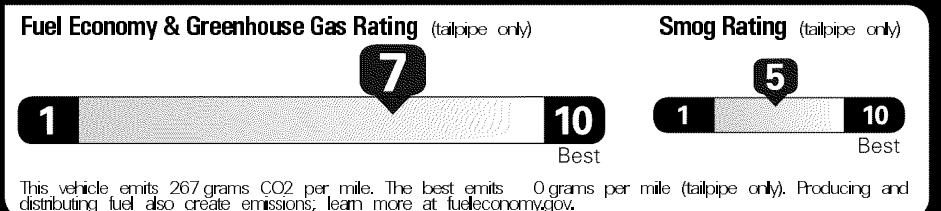

GOVERNMENT 5-STAR SAFETY RATINGS

Overall Vehicle Score Not Rated
Based on the combined ratings of frontal, side and rollover. Should ONLY be compared to other vehicles of similar size and weight.

Frontal Crash	Driver Passenger	★★★★★

Based on the risk of injury in a frontal impact. Should ONLY be compared to other vehicles of similar size and weight.

Side Crash	Front seat	Not Rated
	Rear seat	Not Rated

Based on the risk of injury in a side impact.

Rollover ★★★★★
Based on the risk of rollover in a single-vehicle crash.

Star ratings range from 1 to 5 stars (★★★★★) with 5 being the highest.
Source: National Highway Traffic Safety Administration (NHTSA)
www.safercar.gov or 1-888-327-4236

1. **EXTERIOR**
   - Black Front Grille w/Sport Mesh Insert
   - Bi-LED Headlights with DRLs
   - LED Tail and Stoplights
2. **INTERIOR**
   - Audio - 8-in Touchscreen, 6 Speakers, Hands-Free Bluetooth
   - Android Auto & Apple CarPlay Compatible, SiriusXM w/3-Month All Access Trial
   - Fabric Adjustable Driver & Front Passenger Seats
   - 60/40 Split Fold-Down Rear Seat
3. **For Full Product Details:**
   Please Visit Toyota.com/Corolla
   Full Tank of Gas

EPA DOT Fuel Economy and Environment

Gasoline Vehicle

Fuel Economy
33 MPG
combined city/hwy
3.0 gallons per 100 miles

city 30 highway 38

Compacts range from 14 to 113 MPG. The best vehicle rates 141 MPGe.

You save $1,250
in fuel costs over 5 years compared to the average new vehicle.

Annual fuel cost $1,250

fuelconomy.gov
Calculate personalized estimates and compare vehicles

DELIVERY, PROCESSING AND HANDLING FEE 995.00

TOTAL $22,298.00

The New Vehicle Limited Warranty provides 3-year/36,000 mile basic coverage, 5-year/60,000 mile powertrain coverage, plus 5-year/unlimited mile corrosion perforation coverage. See Warranty and Maintenance Guide for details. An extended service contract may be available for the vehicle. Ask dealer for details. Manufacturer's suggested retail price includes manufacturer's recommended pre-delivery service. Gasoline, license and title fees, applicable federal, state and local taxes and dealer and distributor installed options and accessories are not included in the manufacturer's suggested retail price.

ToyotaCare, which covers normal factory scheduled maintenance for two years or 25,000 miles, whichever occurs first, is included as part of the sales price of the vehicle for qualifying buyers. See participating dealer for eligibility and coverage details.

Delivered by Truck to: 45023
PRIORITY TOY SPRINGFIELD
7601 LOISDALE ROAD
SPRINGFIELD VA22150