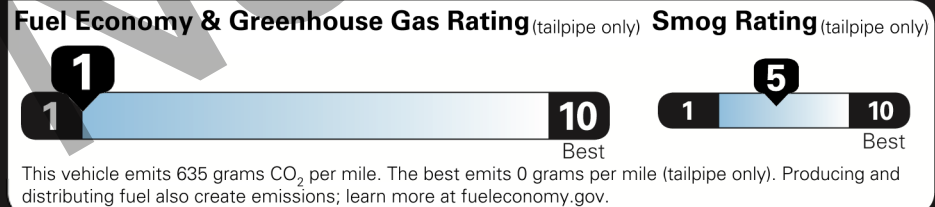

MANUFACTURER'S SUGGESTED RETAIL PRICE		$ 45,890.00
OPTIONAL EQUIPMENT		
FE	50 State Emissions	0.00
LX	Limited Premium Package: Includes front and rear parking sonar, Blind Spot Monitor, Rear Cross Traffic Alert, immobilizer and anti-theft system A Discount of $535 is applied to this Package as shown Below	480.00

SOUTHEAST TOYOTA DISTRIBUTORS, LLC		$ 47,920.00
TOTAL FROM MANUFACTURER'S LABEL		
DISTRIBUTOR'S INSTALLED OPTIONS		
XY900	TOYOGUARD Platinum Includes: 2 Oil and Filter Changes at any Toyota Dealer Four Tire Rotations Roadside and Rental Car Assistance Exterior Paint Sealant and Interior Protector	699.00
BS100 PF100	Spray-in Bedliner Clear Paint Protection - Door Package Includes coverage on: Door Cups Door Edge Guards	599.00 199.00
FP401	Southeast Toyota Distributor Includes: Certified Technician 46 Point Quality Inspection	0.00

EPA DOT Fuel Economy and Environment

Gasoline Vehicle

Fuel Economy

14 MPG
combined city/hwy

13 MPG
city

17 MPG
highway

7.1 gallons per 100 miles

Std Pickups range from 12 to 27 MPG. The best vehicle rates 141 MPGe.

You spend $7,000 more in fuel costs over 5 years compared to the average new vehicle.

Annual fuel cost $2,900

Actual results will vary for many reasons, including driving conditions and how you drive and maintain your vehicle. The average new vehicle gets 27 MPG and costs $7,500 to fuel over 5 years. Cost estimates are based on 15,000 miles per year at $2.70 per gallon. MPGe is miles per gasoline gallon equivalent. Vehicle emissions are a significant cause of climate change and smog.

fueleconomy.gov
Calculate personalized estimates and compare vehicles

DELIVERY, PROCESSING AND HANDLING FEE	<u>1,550.00</u>
VALUE OF PACKAGE(S) DISCOUNT IS 535.00	
TOTAL	$ 47,920.00

~ ~ ~ 36 Month/36,000 Mile Limited Warranty ~ ~ ~
On All Southeast Toyota Distributors, LLC, Installed Options
For Inquires, Call 1-800-301-6859

TOTAL DISTRIBUTOR'S INSTALLED OPTIONS	$ 1,497.00
DESTINATION FUEL SURCHARGE	0.00
TOTAL	$ 49,417.00

DELIVERED BY TRUCK TO: 10039

FRANKLIN TOYOTA
500 COMMERCE DRIVE, POB 648
STATESBORO, GA 30458

C117

The New Vehicle Limited Warranty provides 3-year/36,000-mile basic coverage, 5-year/60,000-mile powertrain coverage, plus 5-year/unlimited mile corrosion perforation coverage. See Warranty and Maintenance Guide for details. An extended service contract may be available for the vehicle. Ask dealer for details. Manufacturer's suggested retail price includes manufacturer's recommended pre-delivery service. Gasoline license and title fees, applicable federal, state and local taxes and dealer and distributor installed options and accessories are not included in the manufacturer's suggested retail price

ToyotaCare, which covers normal factory scheduled maintenance for two years or 25,000 miles, whichever occurs first, is included as part of the sales price of the vehicle for qualifying buyers. See participating dealer for eligibility and coverage details.