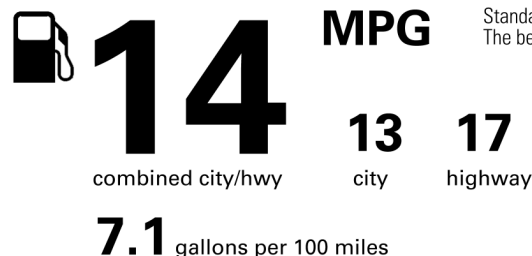

Fuel Economy

You spend $6,000 more in fuel costs over 5 years compared to the average new vehicle.

Annual fuel cost

$2,500