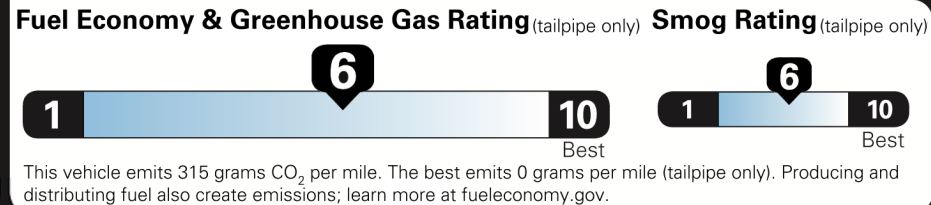

- For Full Product Details Please Visit Toyota.com/camry ***Full Tank of Gas***

MANUFACTURER'S SUGGESTED RETAIL PRICE

$31,820.00

OPTIONAL EQUIPMENT

FE	50 State Emissions	
CY	Cold Weather Package	150.00
	Heated Steering Wheel	
NL	Navigation Package	1,760.00
	Premium Audio-9-in Touchscreen, Dynamic Navigation w/3-Year Trial, 9 JBL Speakers Including Subwoofer and Amplifier, Android Auto & Apple CarPlay Compatible, SiriusXM w/3-Month All Access Trial. See Toyota.com/Audio-Multimedia For Details.	
	Connected Services-Safety Connect w/1-Year Trial, Service Connect w/10-Year Trial, Remote Connect w/1-Year Trial, Wi-Fi Connect w/Up to 2 GB Within 3-Month Trial, Destination Assist w/1-Year Trial. See Toyota.com/Connected-Services For Details.	
PR	Panoramic Glass Roof & Front Power Tilt/Sliding Moonroof	1,360.00
TX	Two-tone Midnight Black Metallic Roof and Rear Spoiler Includes Black Window Trim and Side-View Mirror Caps	500.00
2T.	All Weather Floor Liners/Cargo Tray	259.00
DK.	PREFERRED OWNER'S PORTFOLIO	
G4.	Illuminated Door Sill Enhancements	299.00
MF.	Mudguards	129.00

EPA DOT Fuel Economy and Environment

Gasoline Vehicle

Fuel Economy

28 MPG combined city/hwy

25 city 34 highway

3.6 gallons per 100 miles

Midsize Cars range from 14 to 142 MPG. The best vehicle rates 141 MPGe.

You save $250 in fuel costs over 5 years compared to the average new vehicle.

Annual fuel cost $1,450

Actual results will vary for many reasons, including driving conditions and how you drive and maintain your vehicle. The average new vehicle gets 27 MPG and costs $7,500 to fuel over 5 years. Cost estimates are based on 15,000 miles per year at $2.70 per gallon. MPGe is miles per gasoline gallon equivalent. Vehicle emissions are a significant cause of climate change and smog.

fuel economy.gov
Calculate personalized estimates and compare vehicles

DELIVERY, PROCESSING AND HANDLING FEE 995.00

TOTAL $37,272.00

The New Vehicle Limited Warranty provides 3-year/36,000 mile basic coverage, 5-year/60,000 mile powertrain coverage, plus 5-year/unlimited mile corrosion perforation coverage. See Warranty and Maintenance Guide for details. An extended service contract may be available for the vehicle. Ask dealer for details. Manufacturer's suggested retail price includes manufacturer's recommended pre-delivery service. Gasoline, license and title fees, applicable federal, state and local taxes and dealer and distributor installed options and accessories are not included in the manufacturer's suggested retail price.

ToyotaCare, which covers normal factory scheduled maintenance for two years or 25,000 miles, whichever occurs first, is included as part of the sales price of the vehicle for qualifying buyers. See participating dealer for eligibility and coverage details.

Delivered by Truck to: 45082
LOYALTY TOYOTA
2000 WALTHALL CENTER DR.
P.O. BOX 2189
CHESTER VA23831

TML1E2N1S0F0W0