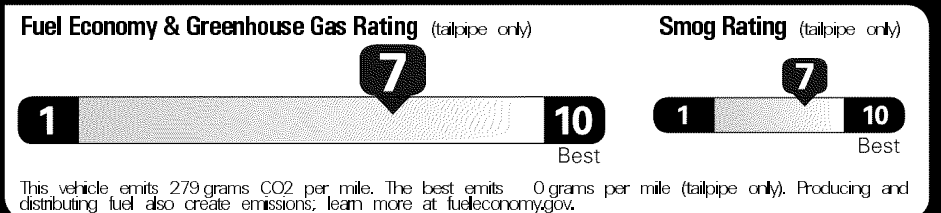

1. **EXTERIOR**
   - 18-in Black Machined-Finish Alloy Wheels
   - Bi-LED Combination Headlights w/Auto On/Off Feature
   - LED DRLs w/On/Off Feature
   - Black Front Grille w/Sport Mesh Insert
   - Single Exhaust w/Dual Chrome Tips

1. **INTERIOR**
   - Audio - 7-in Touchscreen, 6 Speakers, HandsFree Bluetooth Phone/Music, USB Media Port, 2 USB Charge-Ports, SiriusXM w/3-Month All Access Trial, Android Auto & Apple CarPlay Compatible
   - 4.2-in TFT Multi-Information Display
   - Sport Fabric SofTex-Trimmed Seats
   - Power Driver Seat w/Lumbar Support
   - Auto Climate Control
   - Remote Keyless Entry System

- For Full Product Details Please Visit Toyota.com/camry
Full Tank of Gas

MANUFACTURER'S SUGGESTED RETAIL PRICE **$26,485.00**

1. **OPTIONAL EQUIPMENT**

FE	50 State Emissions	
2T.	All Weather Floor Liners/Cargo Tray	259.00
D5.	Door Edge Guard	129.00
MF.	Mudguards	129.00

EPA DOT Fuel Economy and Environment

Gasoline Vehicle

Fuel Economy

32 MPG Midsized Cars range from 14 to 141 MPG. The best vehicle rates 141 MPGe.

28 **39**
combined city/hwy city highway

3.1 gallons per 100 miles

You save $1,250
in fuel costs over 5 years compared to the average new vehicle.

Annual fuel cost $1,250

Actual results will vary for many reasons, including driving conditions and how you drive and maintain your vehicle. The average new vehicle gets 27 MPG and costs $7,500 to fuel over 5 years. Cost estimates are based on 15,000 miles per year at $2.70 per gallon. MPGe is miles per gasoline gallon equivalent. Vehicle emissions are a significant cause of climate change and smog.

fuelconomy.gov
Calculate personalized estimates and compare vehicles

DELIVERY, PROCESSING AND HANDLING FEE 995.00

TOTAL $27,997.00

The New Vehicle Limited Warranty provides 3-year/36,000 mile basic coverage, 5-year/60,000 mile powertrain coverage, plus 5-year/unlimited mile corrosion perforation coverage. See Warranty and Maintenance Guide for details. An extended service contract may be available for the vehicle. Ask dealer for details. Manufacturer's suggested retail price includes manufacturer's recommended pre-delivery service. Gasoline, license and title fees, applicable federal, state and local taxes and dealer and distributor installed options and accessories are not included in the manufacturer's suggested retail price.

ToyotaCare, which covers normal factory scheduled maintenance for two years or 25,000 miles, whichever occurs first, is included as part of the sales price of the vehicle for qualifying buyers. See participating dealer for eligibility and coverage details.

Delivered by Truck to: 45050
KOONS TYSONS TOYOTA
8610 LEESBURG PIKE
VIENNA VA22182