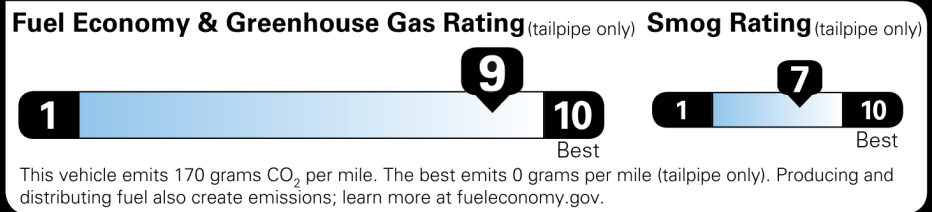

Actual results will vary for many reasons, including driving conditions and how you drive and maintain your vehicle. The average new vehicle gets 27 MPG and costs $6,500 to fuel over 5 years. Cost estimates are based on 15,000 miles per year at $2.35 per gallon. MPGe is miles per gasoline gallon equivalent. Vehicle emissions are a significant cause of climate change and smog.

fuel economy.gov
Calculate personalized estimates and compare vehicles

DELIVERY, PROCESSING AND HANDLING FEE 1,025.00

TOTAL $28,733.00

The New Vehicle Limited Warranty provides 3-year/36,000 mile basic coverage, 5-year/60,000 mile powertrain coverage, 5-year/unlimited mile corrosion perforation coverage, 8-year/100,000 mile coverage for specific Hybrid components and 10-year/150,000 mile coverage for the Hybrid Battery. Some components may have longer coverage under California emissions warranty (applicable in CA, CO, CT, DE, ME, MD, MA, NJ, NY, OR, PA, RI, VT, WA). See Warranty and Maintenance Guide for details. An extended service contract may be available for the vehicle. Ask dealer for details. Manufacturer's suggested retail includes manufacturer's recommended pre-delivery service. Gasoline, license and title fees, applicable federal, state and local taxes and dealer and distributor installed options and accessories are not included in the manufacturer's suggested retail price. ToyotaCare, which covers normal factory scheduled maintenance for two years or 25,000 miles, whichever occurs first, is included as part of the sales price of the vehicle for qualifying buyers. See participating dealer for eligibility and coverage details.

Delivered by Truck to: 02057
BELL ROAD TOYOTA
2020 WEST BELL ROAD
PHOENIX AZ85023

TML1E1N1S0F0W0

Not Original - Copy
Created: 2021-09-27 20:23:44 (UTC)