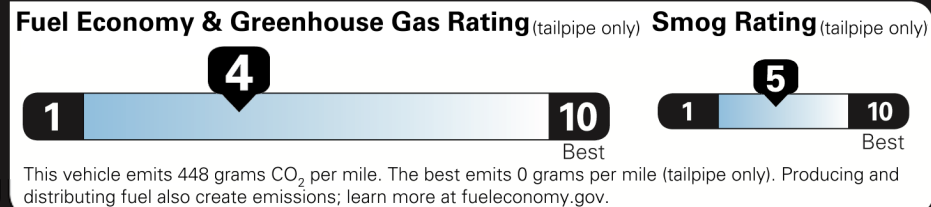

For Full Product Details:
Please Visit Toyota.com/Tacoma

Full Tank of Gas

MANUFACTURER'S SUGGESTED RETAIL PRICE $38,140.00

OPTIONAL EQUIPMENT		
FE	50 State Emissions	
AT	Advanced Technology Package: Multi Terrain Monitor, Power, Color-Keyed Outside Rear View Mirrors, and Rear Parking Sonar (D-Cab Only)	1,670.00
LG	LED Headlights with LED DRL + Black Bezel LED Foglights	485.00
OF	TRD PREMIUM OFF ROAD PACKAGE (Double Cab A/T): Includes Leather-Trimmed Seats with Heated Front Seats, Auto- Headlights, and Moonroof, Premium JBL Audio, Dynamic Navigation with 3-Year Trial, Remote Connect with 1-Year Trial, Destination Assist with 1-Year Trial, and Service Connect with 10-Year Trial	3,815.00
2T.	All-Weather Flr Liner/Door Sill Protector	248.00
B5.	Bed Light	149.00
D5.	Door Edge Guard	140.00
MF.	Mudguards	129.00
RB.	Cast Aluminum Running Board	795.00
T7.	Tailgate Emblem	160.00

EPA DOT Fuel Economy and Environment

Gasoline Vehicle

Fuel Economy
20 MPG
combined city/hwy
5 gallons per 100 miles
18 city 22 highway
Small Pickups range from 17 to 23 MPG.
The best vehicle rates 141 MPGe.

You spend $2,500
more in fuel costs
over 5 years
compared to the
average new vehicle.

Annual fuel cost
$2,000

Actual results will vary for many reasons, including driving conditions and how you drive and maintain your vehicle. The average new vehicle gets 27 MPG and costs $7,500 to fuel over 5 years. Cost estimates are based on 15,000 miles per year at $2.70 per gallon. MPGe is miles per gasoline gallon equivalent. Vehicle emissions are a significant cause of climate change and smog.

fuel economy.gov
Calculate personalized estimates and compare vehicles

DELIVERY, PROCESSING AND HANDLING FEE 1,175.00

TOTAL $46,906.00

The New Vehicle Limited Warranty provides 3-year/36,000 mile basic coverage, 5-year/60,000 mile powertrain coverage, plus 5-year/unlimited mile corrosion perforation coverage. See Warranty and Maintenance Guide for details. An extended service contract may be available for the vehicle. Ask dealer for details. Manufacturer's suggested retail price includes manufacturer's recommended pre-delivery service. Gasoline, license and title fees, applicable federal, state and local taxes and dealer and distributor installed options and accessories are not included in the manufacturer's suggested retail price.

ToyotaCare, which covers normal factory scheduled maintenance for two years or 25,000 miles, whichever occurs first, is included as part of the sales price of the vehicle for qualifying buyers. See participating dealer for eligibility and coverage details.

Delivered by Truck to: 04454
MAGNUSSEN'S TOY/PALO ALTO
690 SAN ANTONIO ROAD
PALO ALTO CA94306

TML1E2N1S0F0W0