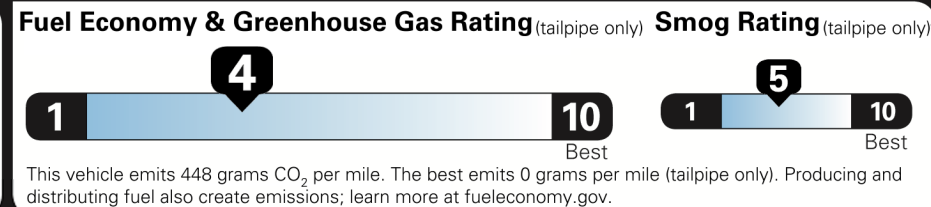

For Full Product Details:
Please Visit Toyota.com/Tacoma

Full Tank of Gas

MANUFACTURER'S SUGGESTED RETAIL PRICE $37,990.00

OPTIONAL EQUIPMENT

FE	50 State Emissions	
AT	Advanced Technology Package: Multi Terrain Monitor, Power, Color-Keyed Outside Rear View Mirrors, and Rear Parking Sonar (D-Cab Only)	1,670.00
LG	LED Headlights with LED DRL + Black Bezel LED Foglights	485.00
OF	TRD PREMIUM OFF ROAD PACKAGE (Double Cab A/T): Includes Leather-Trimmed Seats with Heated Front Seats, Auto-Headlights, and Moonroof, Premium JBL Audio, Dynamic Navigation with 3-Year Trial, Remote Connect with 1-Year Trial, Destination Assist with 1-Year Trial, and Service Connect with 10-Year Trial	3,815.00
8Q.	Bed Step	300.00
2T.	All-Weather Flr Liner/Door Sill Protector	248.00
MF.	Mudguards	129.00
B0.	Black Out Package	415.00

Not Original - Copy

EPA DOT Fuel Economy and Environment

Gasoline Vehicle

Fuel Economy
20 MPG
combined city/hwy
5 gallons per 100 miles
18 city 22 highway
Small Pickups range from 17 to 23 MPG. The best vehicle rates 141 MPGe.

You spend $2,500 more in fuel costs over 5 years compared to the average new vehicle.

Annual fuel cost $2,000

Actual results will vary for many reasons, including driving conditions and how you drive and maintain your vehicle. The average new vehicle gets 27 MPG and costs $7,500 to fuel over 5 years. Cost estimates are based on 15,000 miles per year at $2.70 per gallon. MPGe is miles per gasoline gallon equivalent. Vehicle emissions are a significant cause of climate change and smog.

fuel economy.gov
Calculate personalized estimates and compare vehicles

DELIVERY, PROCESSING AND HANDLING FEE 1,175.00

TOTAL $46,227.00

The New Vehicle Limited Warranty provides 3-year/36,000 mile basic coverage, 5-year/60,000 mile powertrain coverage, plus 5-year/unlimited mile corrosion perforation coverage. See Warranty and Maintenance Guide for details. An extended service contract may be available for the vehicle. Ask dealer for details. Manufacturer's suggested retail price includes manufacturer's recommended pre-delivery service. Gasoline, license and title fees, applicable federal, state and local taxes and dealer and distributor installed options and accessories are not included in the manufacturer's suggested retail price.

ToyotaCare, which covers normal factory scheduled maintenance for two years or 25,000 miles, whichever occurs first, is included as part of the sales price of the vehicle for qualifying buyers. See participating dealer for eligibility and coverage details.

Delivered by Truck to: 45062
PRIORITY TOYOTA
1800 GREENBRIER PARKWAY
CHESAPEAKE VA23320

TML2E2N1S0F0W0