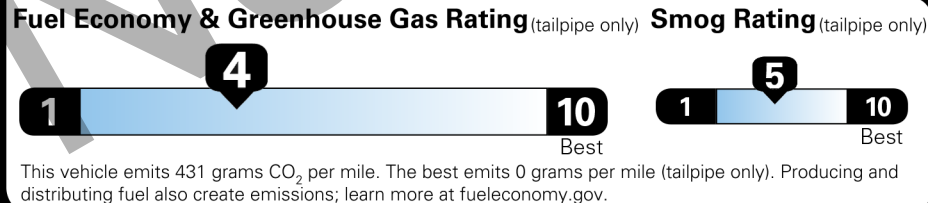

EPA DOT Fuel Economy and Environment

Gasoline Vehicle

Fuel Economy

21 MPG combined city/hwy
19 city 24 highway
4.8 gallons per 100 miles

Small Pickups range from 17 to 23 MPG. The best vehicle rates 142 MPGe.

You spend $2,000 more in fuel costs over 5 years compared to the average new vehicle.

Annual fuel cost $1,700

Actual results will vary for many reasons, including driving conditions and how you drive and maintain your vehicle. The average new vehicle gets 27 MPG and costs $6,500 to fuel over 5 years. Cost estimates are based on 15,000 miles per year at $2.35 per gallon. MPGe is miles per gasoline gallon equivalent. Vehicle emissions are a significant cause of climate change and smog.

fuel economy.gov
Calculate personalized estimates and compare vehicles

DELIVERY, PROCESSING AND HANDLING FEE	1,215.00
TOTAL	$ 36,680.00

The New Vehicle Limited Warranty provides 3-year/36,000-mile basic coverage, 5-year/60,000-mile powertrain coverage, plus 5-year/unlimited mile corrosion perforation coverage. See Warranty and Maintenance Guide for details. An extended service contract may be available for the vehicle. Ask dealer for details. Manufacturer's suggested retail price includes manufacturer's recommended pre-delivery service. Gasoline license and title fees, applicable federal, state and local taxes and dealer and distributor options and accessories are not included in the manufacturer's suggested retail price

ToyotaCare, which covers normal factory scheduled maintenance for two years or 25,000 miles, whichever occurs first, is included as part of the sales price of the vehicle for qualifying buyers. See participating dealer for eligibility and coverage details.

~ ~ ~ 36 Month/36,000 Mile Limited Warranty ~ ~ ~
On All Southeast Toyota Distributors, LLC, Options
For Inquires, Call 1-800-301-6859

TOTAL DISTRIBUTOR'S OPTIONS	$ 4,896.00
DESTINATION FUEL SURCHARGE	0.00
TOTAL	$ 41,576.00

DELIVERED BY TRUCK TO: 01085

TUSCALOOSA TOYOTA
3325 SKYLAND BLVD. E.
TUSCALOOSA, AL 35405

F010