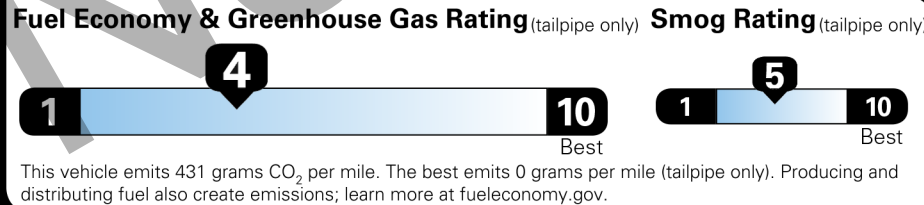

MANUFACTURER'S SUGGESTED RETAIL PRICE		$ 32,580.00
OPTIONAL EQUIPMENT		
AA	16-in Black Alloy Wheels	0.00
FE	50 State Emissions	0.00
TP	Technology Package: Blind Spot Monitor with Rear Cross Traffic Alert (Requires Colored Keyed Rear Bumper)	570.00

SOUTHEAST TOYOTA DISTRIBUTORS, LLC		$ 34,365.00
TOTAL FROM MANUFACTURER'S LABEL		
DISTRIBUTOR'S OPTIONS		
RB400	Tread Running Board	719.00
XY900	TOYOGUARD Platinum	699.00
Includes: 2 Oil and Filter Changes at any Toyota Dealer Four Tire Rotations Roadside and Rental Car Assistance Exterior Paint Sealant and Interior Protector		
MR100	All Weather Floor Mats	329.00
CY200	Phone Cable & Charge Package	73.00
Contents: 1-Dual Smart USB Car Charger - 2.4A each port 1-Apple Lightning to USB Cable - 3' Red 1-Apple Lightning to USB Cable - 6' Red 1-USB-C to USB-A Cable - 3' Red		
FP400	Southeast Toyota Distributor	0.00
Includes: Certified Technician 46 Point Quality Inspection		

EPA DOT Fuel Economy and Environment Gasoline Vehicle

Fuel Economy

21 MPG
combined city/hwy

19 city 24 highway

4.8 gallons per 100 miles

Small Pickups range from 17 to 23 MPG. The best vehicle rates 142 MPGe.

You spend $2,000 more in fuel costs over 5 years compared to the average new vehicle.

Annual fuel cost $1,700

Actual results will vary for many reasons, including driving conditions and how you drive and maintain your vehicle. The average new vehicle gets 27 MPG and costs $6,500 to fuel over 5 years. Cost estimates are based on 15,000 miles per year at $2.35 per gallon. MPGe is miles per gasoline gallon equivalent. Vehicle emissions are a significant cause of climate change and smog.

fueleconomy.gov
Calculate personalized estimates and compare vehicles

The New Vehicle Limited Warranty provides 3-year/36,000-mile basic coverage, 5-year/60,000-mile powertrain coverage, plus 5-year/unlimited mile corrosion perforation coverage. See Warranty and Maintenance Guide for details. An extended service contract may be available for the vehicle. Ask dealer for details. Manufacturer's suggested retail price includes manufacturer's recommended pre-delivery service. Gasoline license and title fees, applicable federal, state and local taxes and dealer and distributor options and accessories are not included in the manufacturer's suggested retail price

ToyotaCare, which covers normal factory scheduled maintenance for two years or 25,000 miles, whichever occurs first, is included as part of the sales price of the vehicle for qualifying buyers. See participating dealer for eligibility and coverage details.

DELIVERY, PROCESSING AND HANDLING FEE	1,215.00
TOTAL	$ 34,365.00

~ ~ ~ 36 Month/36,000 Mile Limited Warranty ~ ~ ~
On All Southeast Toyota Distributors, LLC, Options
For Inquires, Call 1-800-301-6859

TOTAL DISTRIBUTOR'S OPTIONS	$ 1,820.00
DESTINATION FUEL SURCHARGE	0.00
TOTAL	$ 36,185.00

DELIVERED BY TRUCK TO: 09156

ED MORSE DELRAY TOYOTA
2800 S. FEDERAL HIGHWAY
DELRAY BEACH, FL 33483

N048