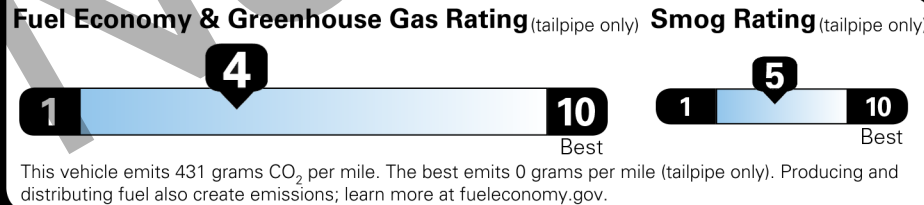

1. **SOUTHEAST TOYOTA DISTRIBUTORS, LLC**
2. **TOTAL FROM MANUFACTURER'S LABEL** $ 34,365.00
3. **DISTRIBUTOR'S OPTIONS**
4. XX144 XP Predator 2,999.00
     - Includes: Black Exhaust Tip, Predator Pro Step Bar, XP Badging, Black Overlays and Tailgate Insert Package, TRD Pro 16" Alloy Wheels, All-Terrain Tire Upgrade (Replaces 4 Factory Wheels and Tires Listed)
     - Suggested Retail.....$4,999.00
     - Discount.....$2,000.00
     - New MSRP.....$2999.00
   - XY900 TOYOGUARD Platinum 699.00
     - Includes: 2 Oil and Filter Changes at any Toyota Dealer, Four Tire Rotations, Roadside and Rental Car Assistance, Exterior Paint Sealant and Interior Protector
   - MR100 All Weather Floor Mats 329.00
   - CY200 Phone Cable & Charge Package 73.00
     - Contents: 1-Dual Smart USB Car Charger - 2.4A each port, 1-Apple Lightning to USB Cable - 3' Red, 1-Apple Lightning to USB Cable - 6' Red, 1-USB-C to USB-A Cable - 3' Red
   - FP400 Southeast Toyota Distributor 0.00
     - Includes: Certified Technician 46 Point Quality Inspection

EPA DOT Fuel Economy and Environment

Gasoline Vehicle

Fuel Economy

21 MPG
combined city/hwy

19 city 24 highway

4.8 gallons per 100 miles

Small Pickups range from 17 to 23 MPG. The best vehicle rates 142 MPGe.

You spend $2,000
more in fuel costs over 5 years compared to the average new vehicle.

Annual fuel cost
$1,700

Actual results will vary for many reasons, including driving conditions and how you drive and maintain your vehicle. The average new vehicle gets 27 MPG and costs $6,500 to fuel over 5 years. Cost estimates are based on 15,000 miles per year at $2.35 per gallon. MPGe is miles per gasoline gallon equivalent. Vehicle emissions are a significant cause of climate change and smog.

fuel economy.gov
Calculate personalized estimates and compare vehicles

DELIVERY, PROCESSING AND HANDLING FEE 1,215.00

TOTAL $ 34,365.00

~ ~ ~ 36 Month/36,000 Mile Limited Warranty ~ ~ ~
On All Southeast Toyota Distributors, LLC, Options
For Inquires, Call 1-800-301-6859

TOTAL DISTRIBUTOR'S OPTIONS $ 4,100.00
DESTINATION FUEL SURCHARGE 0.00
TOTAL $ 38,465.00

DELIVERED BY TRUCK TO: 01085

TUSCALOOSA TOYOTA
3325 SKYLAND BLVD. E.
TUSCALOOSA, AL 35405

C119

The New Vehicle Limited Warranty provides 3-year/36,000-mile basic coverage, 5-year/60,000-mile powertrain coverage, plus 5-year/unlimited mile corrosion perforation coverage. See Warranty and Maintenance Guide for details. An extended service contract may be available for the vehicle. Ask dealer for details. Manufacturer's suggested retail price includes manufacturer's recommended pre-delivery service. Gasoline license and title fees, applicable federal, state and local taxes and dealer and distributor options and accessories are not included in the manufacturer's suggested retail price

ToyotaCare, which covers normal factory scheduled maintenance for two years or 25,000 miles, whichever occurs first, is included as part of the sales price of the vehicle for qualifying buyers. See participating dealer for eligibility and coverage details.