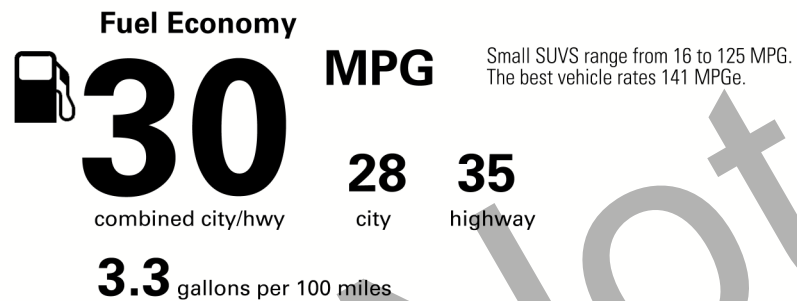

Source: National Highway Traffic Safety Administration (NHTSA)

www.safercar.gov or 1-888-327-4236

- STANDARD EQUIPMENT**
- MECHANICAL & PERFORMANCE**
- 2.5l 4-Cylinder Engine W/ Start-Stop
  - 203 Hp @ 6600 Rpm / 184 Lb-Ft @ 5000 Rpm
  - 8-Speed Automatic Transmission
  - Front-Wheel Drive
- SAFETY & CONVENIENCE**
- Toyota Safety Sense 2.0: Pre-Collision Sys W/ Pedestrian Detection, Full-Speed Range Dynamic Radar Cruise Control, Lane Departure Alert W/ Steering Assist, Lane Tracing Assist, Automatic High Beams, Road Sign Assist
  - 8 Airbags; Star Safety System
  - Backup Camera
  - Latch-Lower Anchor & Tether For Children
  - Blind Spot Monitor W/ Rear Cross-Traffic Alert
  - Safety Connect W/ 1-Year Trial
- EXTERIOR**
- Led Headlights
  - Led Daytime Running Lights
  - 17-In Five-Spoke Silver Alloy Wheels
- INTERIOR**
- Audio - 7-In Touchscreen, 6 Speakers, Handsfree Bluetooth Phone/Music, Usb Media Port, 4 Usb Charge Ports, Siriusxm W/ 3-Month All Access Trial, Android Auto & Apple Carplay Compatible
  - Dual Zone Auto A/C W/ Rear Vents
  - Fabric-Trimmed Seats
  - Power Driver'S Seat
  - Smart Key System W/ Push Button Start
  - For Full Product Details, Please Visit Toyota.Com/Rav4
  - \*\*FULL TANK OF GAS\*\*

**EPA DOT Fuel Economy and Environment**

Gasoline Vehicle

**You save \$750**  
 in fuel costs over 5 years compared to the average new vehicle.

**Annual fuel cost \$1,350**

Actual results will vary for many reasons, including driving conditions and how you drive and maintain your vehicle. The average new vehicle gets 27 MPG and costs \$7,500 to fuel over 5 years. Cost estimates are based on 15,000 miles per year at \$2.70 per gallon. MPGe is miles per gasoline gallon equivalent. Vehicle emissions are a significant cause of climate change and smog.