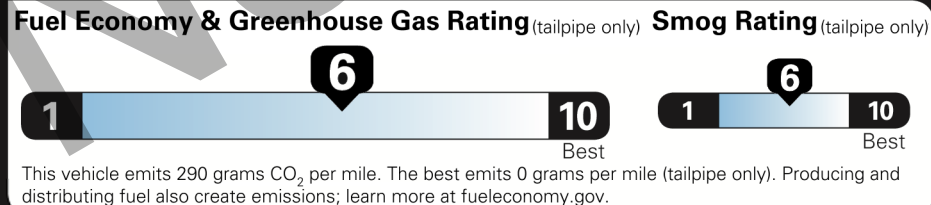

MANUFACTURER'S SUGGESTED RETAIL PRICE \$ 27,645.00  
 OPTIONAL EQUIPMENT  
 FE 50 State Emissions 0.00

SOUTHEAST TOYOTA DISTRIBUTORS, LLC		TOTAL FROM MANUFACTURER'S LABEL	DISTRIBUTOR'S INSTALLED OPTIONS	\$ 28,820.00
XY900	TOYOGUARD Platinum		Includes: 2 Oil and Filter Changes at any Toyota Dealer Four Tire Rotations Roadside and Rental Car Assistance Exterior Paint Sealant and Interior Protector	699.00
MR204	All Weather Floor Mats with All Weather Cargo Mat			409.00
PF100	Clear Paint Protection - Door Package		Includes coverage on: Door Cups Door Edge Guards	199.00
LU106	LED Interior Light Upgrade			149.00
CY202	Phone Cable & Charge Package		Contents: 1-Dual Smart USB Car Charger - 2.4A each port 1-Apple Lightning to USB Cable - 3' Red 1-Apple Lightning to USB Cable - 6' Red 1-USB-C to USB-A Cable - 3' Red	73.00
FP501	Southeast Toyota Distributor Plus		Includes: Certified Technician 46 Point Quality Inspection Digital Picture Asset Program	0.00

**EPA DOT Fuel Economy and Environment**

Gasoline Vehicle

**You save \$750**  
 in fuel costs over 5 years compared to the average new vehicle.

**Annual fuel cost \$1,350**

Actual results will vary for many reasons, including driving conditions and how you drive and maintain your vehicle. The average new vehicle gets 27 MPG and costs \$7,500 to fuel over 5 years. Cost estimates are based on 15,000 miles per year at \$2.70 per gallon. MPGe is miles per gasoline gallon equivalent. Vehicle emissions are a significant cause of climate change and smog.