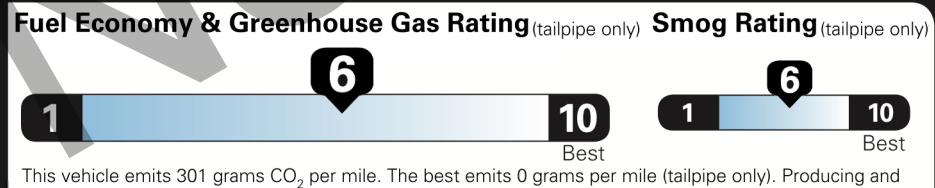

SOUTHEAST TOYOTA DISTRIBUTORS, LLC		\$ 32,410.00
TOTAL FROM MANUFACTURER'S LABEL DISTRIBUTOR'S INSTALLED OPTIONS		
XY900	TOYOGUARD Platinum Includes: 2 Oil and Filter Changes at any Toyota Dealer Four Tire Rotations Roadside and Rental Car Assistance Exterior Paint Sealant and Interior Protector	699.00
MR204 PF100	All Weather Floor Mats with All Weather Cargo Mat Clear Paint Protection - Door Package Includes coverage on: Door Cups Door Edge Guards	409.00 199.00
LU106 CY202	LED Interior Light Upgrade Phone Cable & Charge Package Contents: 1-Dual Smart USB Car Charger - 2.4A each port 1-Apple Lightning to USB Cable - 3' Red 1-Apple Lightning to USB Cable - 6' Red 1-USB-C to USB-A Cable - 3' Red	149.00 73.00
FP501	Southeast Toyota Distributor Plus Includes: Certified Technician 46 Point Quality Inspection Digital Picture Asset Program	0.00

EPA DOT Fuel Economy and Environment

Gasoline Vehicle

You save \$500
 in fuel costs over 5 years compared to the average new vehicle.

Annual fuel cost
\$1,400

Actual results will vary for many reasons, including driving conditions and how you drive and maintain your vehicle. The average new vehicle gets 27 MPG and costs \$7,500 to fuel over 5 years. Cost estimates are based on 15,000 miles per year at \$2.70 per gallon. MPGe is miles per gasoline gallon equivalent. Vehicle emissions are a significant cause of climate change and smog.