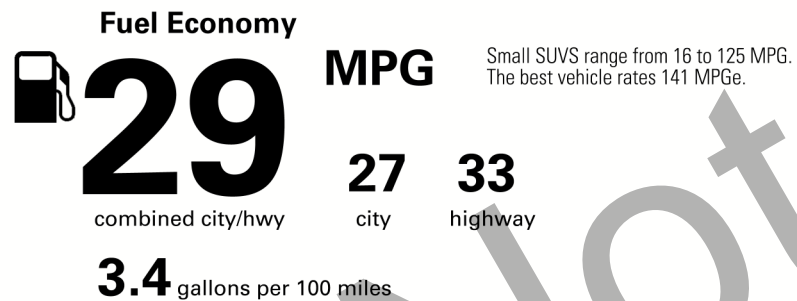

MANUFACTURER'S SUGGESTED RETAIL PRICE		$ 29,045.00
OPTIONAL EQUIPMENT		
CP	XLE Convenience Package - Height-Adjustable Power Liftgate & Power Tilt/Slide Moonroof	1,265.00
CY	XLE Weather Package - Heated Leather-Trimmed Steering Wheel, Heated Front Seats & Rain-Sensing Variable Intermittent Windshield Wipers w/ De-Icer Function	925.00
FE	50 State Emissions	0.00

SOUTHEAST TOYOTA DISTRIBUTORS, LLC		$ 32,410.00
TOTAL FROM MANUFACTURER'S LABEL DISTRIBUTOR'S INSTALLED OPTIONS		
XY900	TOYOGUARD Platinum Includes: 2 Oil and Filter Changes at any Toyota Dealer Four Tire Rotations Roadside and Rental Car Assistance Exterior Paint Sealant and Interior Protector	699.00
MR204 PF100	All Weather Floor Mats with All Weather Cargo Mat Clear Paint Protection - Door Package Includes coverage on: Door Cups Door Edge Guards	409.00 199.00
LU106 CY202	LED Interior Light Upgrade Phone Cable & Charge Package Contents: 1-Dual Smart USB Car Charger - 2.4A each port 1-Apple Lightning to USB Cable - 3' Red 1-Apple Lightning to USB Cable - 6' Red 1-USB-C to USB-A Cable - 3' Red	149.00 73.00
FP501	Southeast Toyota Distributor Plus Includes: Certified Technician 46 Point Quality Inspection Digital Picture Asset Program	0.00

EPA DOT Fuel Economy and Environment

Gasoline Vehicle

You save $500
in fuel costs over 5 years compared to the average new vehicle.

Annual fuel cost
$1,400