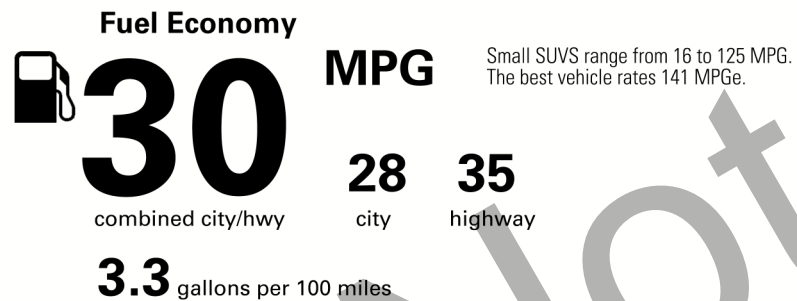

www.safercar.gov or 1-888-327-4236

- STANDARD EQUIPMENT**
- MECHANICAL & PERFORMANCE**
- 2.5l 4-Cylinder Engine W/ Start-Stop
  - 203 Hp @ 6600 Rpm / 184 Lb-Ft @ 5000 Rpm
  - 8-Speed Automatic Transmission
  - Front-Wheel Drive
- SAFETY & CONVENIENCE**
- Toyota Safety Sense 2.0: Pre-Collision Sys W/ Pedestrian Detection, Full-Speed Range Dynamic Radar Cruise Control, Lane Departure Alert W/ Steering Assist, Lane Tracing Assist, Automatic High Beams, Road Sign Assist
  - 8 Airbags; Star Safety System
  - Backup Camera
  - Latch-Lower Anchor & Tether For Children
  - Blind Spot Monitor W/ Rear Cross-Traffic Alert
  - Safety Connect W/ 1-Year Trial
- EXTERIOR**
- Led Headlights
  - Led Daytime Running Lights
  - Power Tilt/Slide Moonroof
  - 19-In Super Chrome Finish Alloy Wheels
  - Power Liftgate
- INTERIOR**
- Audio - 7-In Touchscreen, 6 Speakers, Handsfree Bluetooth Phone/Music, Usb Media Port, 4 Usb Charge Ports, Siriusxm W/ 3-Month All Access Trial, Android Auto & Apple Carplay Compatible
  - Dual Zone Auto A/C W/ Rear Vents
  - SofTex-Trimmed Seats
  - Power Driver'S Seat
  - Smart Key System W/ Push Button Start
  - For Full Product Details, Please Visit Toyota.Com/Rav4
  - \*\*FULL TANK OF GAS\*\*

**EPA DOT Fuel Economy and Environment**

Gasoline Vehicle

**You save \$750**  
 in fuel costs over 5 years compared to the average new vehicle.

**Annual fuel cost \$1,350**

Actual results will vary for many reasons, including driving conditions and how you drive and maintain your vehicle. The average new vehicle gets 27 MPG and costs \$7,500 to fuel over 5 years. Cost estimates are based on 15,000 miles per year at \$2.70 per gallon. MPGe is miles per gasoline gallon equivalent. Vehicle emissions are a significant cause of climate change and smog.