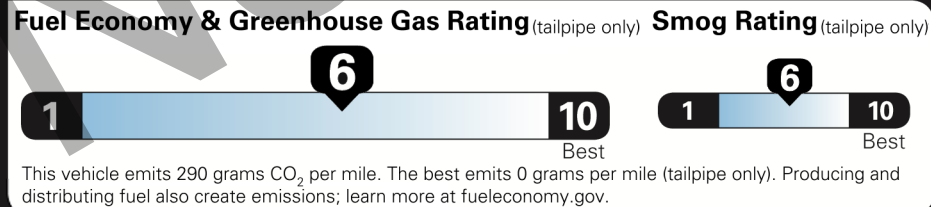

MANUFACTURER'S SUGGESTED RETAIL PRICE \$ 30,350.00  
 OPTIONAL EQUIPMENT  
 FE 50 State Emissions 0.00

SOUTHEAST TOYOTA DISTRIBUTORS, LLC		TOTAL FROM MANUFACTURER'S LABEL	DISTRIBUTOR'S INSTALLED OPTIONS	\$ 31,525.00
XY900	TOYOGUARD Platinum		Includes: 2 Oil and Filter Changes at any Toyota Dealer Four Tire Rotations Roadside and Rental Car Assistance Exterior Paint Sealant and Interior Protector	699.00
MR204	All Weather Floor Mats with All Weather Cargo Mat			409.00
PF100	Clear Paint Protection - Door Package		Includes coverage on: Door Cups Door Edge Guards	199.00
LU106	LED Interior Light Upgrade			149.00
CY202	Phone Cable & Charge Package		Contents: 1-Dual Smart USB Car Charger - 2.4A each port 1-Apple Lightning to USB Cable - 3' Red 1-Apple Lightning to USB Cable - 6' Red 1-USB-C to USB-A Cable - 3' Red	73.00
FP501	Southeast Toyota Distributor Plus		Includes: Certified Technician 46 Point Quality Inspection Digital Picture Asset Program	0.00

**EPA DOT Fuel Economy and Environment**

Gasoline Vehicle

**You save \$750**  
 in fuel costs over 5 years compared to the average new vehicle.

**Annual fuel cost \$1,350**

Actual results will vary for many reasons, including driving conditions and how you drive and maintain your vehicle. The average new vehicle gets 27 MPG and costs \$7,500 to fuel over 5 years. Cost estimates are based on 15,000 miles per year at \$2.70 per gallon. MPGe is miles per gasoline gallon equivalent. Vehicle emissions are a significant cause of climate change and smog.