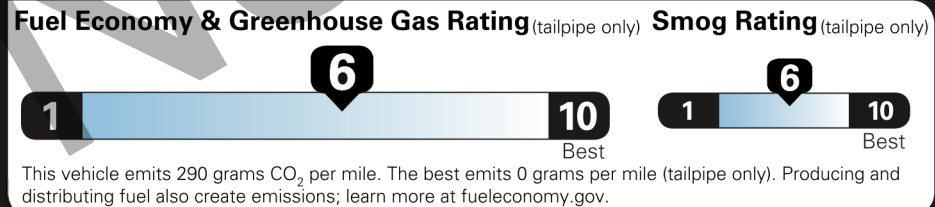

EPA DOT Fuel Economy and Environment

Gasoline Vehicle

You save \$750
 in fuel costs over 5 years compared to the average new vehicle.

Annual fuel cost \$1,350

Actual results will vary for many reasons, including driving conditions and how you drive and maintain your vehicle. The average new vehicle gets 27 MPG and costs \$7,500 to fuel over 5 years. Cost estimates are based on 15,000 miles per year at \$2.70 per gallon. MPGe is miles per gasoline gallon equivalent. Vehicle emissions are a significant cause of climate change and smog.