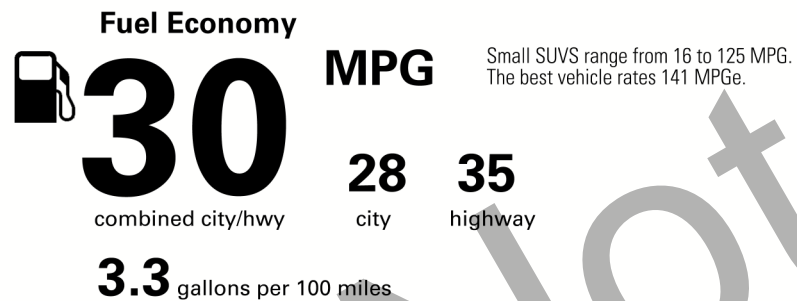

Source: National Highway Traffic Safety Administration (NHTSA)

www.safercar.gov or 1-888-327-4236

- STANDARD EQUIPMENT**
- MECHANICAL & PERFORMANCE**
- 2.5l 4-Cylinder Engine W/ Start-Stop
 - 203 Hp @ 6600 Rpm / 184 Lb-Ft @ 5000 Rpm
 - 8-Speed Automatic Transmission
 - Front-Wheel Drive
- SAFETY & CONVENIENCE**
- Toyota Safety Sense 2.0: Pre-Collision Sys W/ Pedestrian Detection, Full-Speed Range Dynamic Radar Cruise Control, Lane Departure Alert W/ Steering Assist, Lane Tracing Assist, Automatic High Beams, Road Sign Assist
 - 8 Airbags; Star Safety System
 - Backup Camera
 - Latch-Lower Anchor & Tether For Children
 - Blind Spot Monitor W/ Rear Cross-Traffic Alert
 - Safety Connect W/ 1-Year Trial
- EXTERIOR**
- Led Headlights
 - Led Daytime Running Lights
 - Power Tilt/Slide Moonroof
 - 19-In Super Chrome Finish Alloy Wheels
 - Power Liftgate
- INTERIOR**
- Audio - 7-In Touchscreen, 6 Speakers, Handsfree Bluetooth Phone/Music, Usb Media Port, 4 Usb Charge Ports, Siriusxm W/ 3-Month All Access Trial, Android Auto & Apple Carplay Compatible
 - Dual Zone Auto A/C W/ Rear Vents
 - SofTex-Trimmed Seats
 - Power Driver's Seat
 - Smart Key System W/ Push Button Start
 - For Full Product Details, Please Visit Toyota.Com/Rav4
 - **FULL TANK OF GAS**

EPA DOT Fuel Economy and Environment

Gasoline Vehicle

You save \$750
 in fuel costs over 5 years compared to the average new vehicle.

Annual fuel cost \$1,350

Actual results will vary for many reasons, including driving conditions and how you drive and maintain your vehicle. The average new vehicle gets 27 MPG and costs \$7,500 to fuel over 5 years. Cost estimates are based on 15,000 miles per year at \$2.70 per gallon. MPGe is miles per gasoline gallon equivalent. Vehicle emissions are a significant cause of climate change and smog.