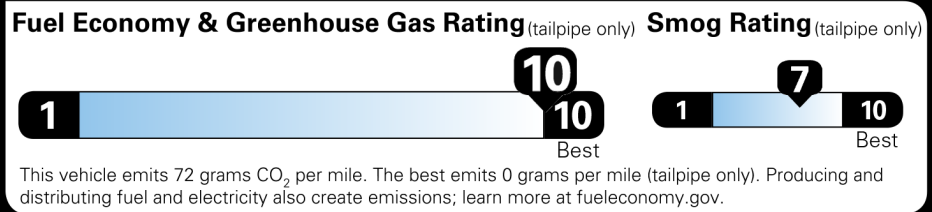

Not Original - Copy

Created on 2022-01-14 06:17:37 (UTC)

EPA DOT Fuel Economy and Environment

Plug-In Hybrid Vehicle Electricity-Gasoline

You save \$2,750
 in fuel costs over 5 years compared to the average new vehicle.

Annual fuel cost \$750

Actual results will vary for many reasons, including driving conditions and how you drive and maintain your vehicle. The average new vehicle gets 27 MPG and costs \$6,500 to fuel over 5 years. Cost estimates are based on 15,000 miles per year at \$2.35 per gallon and \$0.13 per kW-hr. This is a dual fueled automobile. MPGe is miles per gasoline gallon equivalent. Vehicle emissions are a significant cause of climate change and smog.