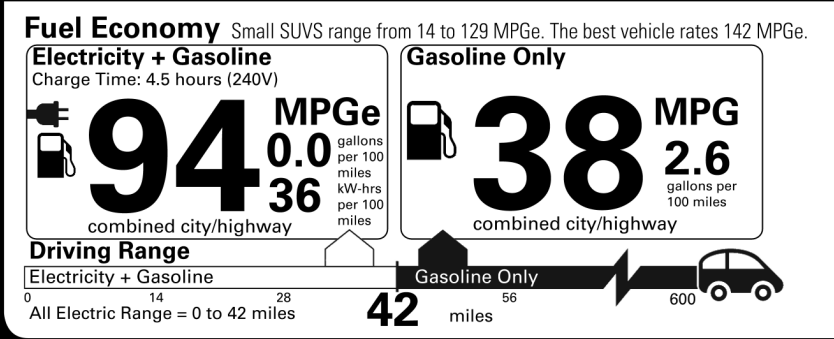

- MECHANICAL & PERFORMANCE**
 - 2.5L 4-Cylinder Engine
 - Plug-In Hybrid System w/ EV & HV Modes
 - 302 Combined Net Horsepower
 - 3.3 kW Onboard Charger
 - Charging Cable For Standard 120V Outlet
 - Electronic Continuous Var. Tran. (ECVT)
 - Electronic On-Demand All-Wheel Drive
- SAFETY & CONVENIENCE**
 - Toyota Safety Sense 2.0: Pre-Collision Sys w/ Pedestrian Detection, Full-Speed Range Dynamic Radar Cruise Control, Lane Departure Alert w/ Steering Assist, Lane Tracing Assist, Automatic High Beams, Road Sign Assist
 - 8 Airbags; Star Safety System
 - Anti-Theft System w/ Alarm
 - Backup Camera w/ Dynamic Gridlines
 - LATCH-Lower Anchor & Tether for Children
 - Blind Spot Monitor w/ Rear Cross-Traffic Alert
- EXTERIOR**
 - LED Projector Headlights
 - Vertical LED Accent Lights
 - Power Tilt/Slide Moonroof
 - 19-in Five-Spoke Alloy Wheels
 - Power Liftgate
- INTERIOR**
 - Audio Plus - 9-in Touchscreen, 6 Spkrs, Hands-Free Bluetooth Phone/Music, USB-A Media Port, 4 USB-C Charge Ports, SiriusXM w/3-Month Platinum Plan Trial, Android Auto & Apple CarPlay Compatible
 - Dual Zone Auto A/C w/ Rear Air Vents
 - SofTex-Trimmed Seats
 - Heated Front Seats, Power Driver's Seat
 - Smart Key System w/ Push Button Start
 - Steering Wheel w/ Paddle Shifters
 - Auto-Dimming Rearview Mirror w/ HomeLink
 - Wireless Smartphone Charging
- For Full Product Details, Please Visit Toyota.com/RAV4Prime
 Full Tank of Gas

Not Original - Copy

Created on 2022-01-14 06:17:37 (UTC)

EPA DOT Fuel Economy and Environment

Plug-In Hybrid Vehicle Electricity-Gasoline

You save \$2,750
 in fuel costs over 5 years compared to the average new vehicle.