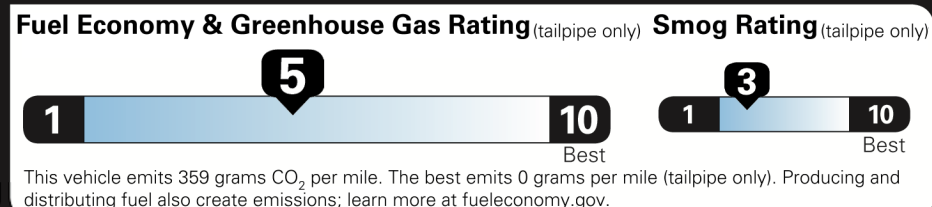

Actual results will vary for many reasons, including driving conditions and how you drive and maintain your vehicle. The average new vehicle gets 27 MPG and costs $7,500 to fuel over 5 years. Cost estimates are based on 15,000 miles per year at $3.25 per gallon. MPGe is miles per gasoline gallon equivalent. Vehicle emissions are a significant cause of climate change and smog.

fueleconomy.gov
Calculate personalized estimates and compare vehicles

SUB-TOTAL $44,430.00
DELIVERY, PROCESSING AND HANDLING FEE 1,025.00
TOTAL $45,455.00

GOVERNMENT 5-STAR SAFETY RATINGS

Overall Vehicle Score	★★★★★
Based on the combined ratings of frontal, side and rollover. Should ONLY be compared to other vehicles of similar size and weight.	
Frontal Crash	★★★★★
Driver Passenger	★★★★★
Based on the risk of injury in a frontal impact. Should ONLY be compared to other vehicles of similar size and weight.	
Side Crash	★★★★★
Front seat	★★★★★
Rear seat	★★★★★
Based on the risk of injury in a side impact.	
Rollover	★★★★★
Based on the risk of rollover in a single-vehicle crash.	

APPLICABLE FEDERAL TAXES NOT INCLUDED

Manufacturer's suggested retail price includes manufacturer's recommended pre-delivery service.
License and title fees, state, local and applicable federal taxes, and dealer installed options and accessories are not included in the manufacturer's suggested retail price.
LEXUS NEW VEHICLE LIMITED WARRANTY
* 4YR / 50000 mile basic coverage
* 6YR / 70000 mile powertrain coverage
* 6YR / Unlimited mile corrosion perforation warranty
See your Warranty and Services Guide for details.
LEXUS IS PLEASED TO OFFER THE FOLLOWING OWNER SUPPORT PACKAGE WITH EACH NEW LEXUS
* 24 hour, 365 day/yr. roadside assistance plan
* Complimentary 1st and 2nd scheduled maintenance services
* Lodging for emergency breakdown 100 miles from home
An extended service contact may be available for this vehicle. Ask dealer for details

LML1E2N1S0F0W0

160B06 381 DL31 -8686 L076

Star ratings range from 1 to 5 stars (★★★★★) with 5 being the highest.

Source: National Highway Traffic Safety Administration (NHTSA)

www.safercar.gov or 1-888-327-4236