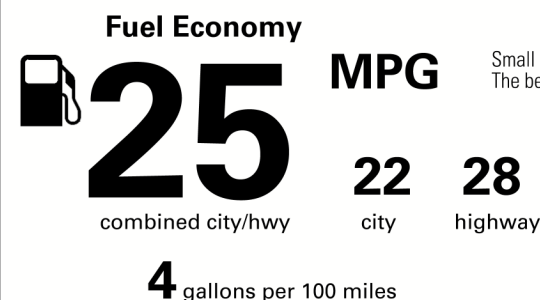

\$39,710.00

Not Original - Copy

EPA DOT Fuel Economy and Environment

Gasoline Vehicle

Small SUVs range from 16 to 125 MPG. The best vehicle rates 141 MPGe.

You spend \$2,250 more in fuel costs over 5 years compared to the average new vehicle.