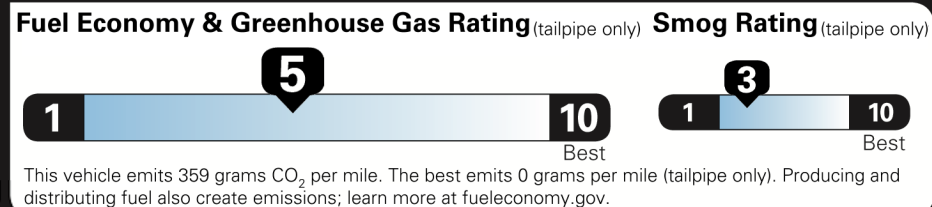

Actual results will vary for many reasons, including driving conditions and how you drive and maintain your vehicle. The average new vehicle gets 27 MPG and costs $7,500 to fuel over 5 years. Cost estimates are based on 15,000 miles per year at $3.25 per gallon. MPGe is miles per gasoline gallon equivalent. Vehicle emissions are a significant cause of climate change and smog.

fueleconomy.gov
Calculate personalized estimates and compare vehicles

SUB-TOTAL	$44,205.00
DELIVERY, PROCESSING AND HANDLING FEE	1,025.00
TOTAL	$45,230.00

GOVERNMENT 5-STAR SAFETY RATINGS

Overall Vehicle Score	★★★★★
Based on the combined ratings of frontal, side and rollover. Should ONLY be compared to other vehicles of similar size and weight.	
Frontal Crash	★★★★★
Based on the risk of injury in a frontal impact. Should ONLY be compared to other vehicles of similar size and weight.	
Driver Passenger	★★★★★
Side Crash	★★★★★
Based on the risk of injury in a side impact.	
Rollover	★★★★★
Based on the risk of rollover in a single-vehicle crash.	

APPLICABLE FEDERAL TAXES NOT INCLUDED

Manufacturer's suggested retail price includes manufacturer's recommended pre-delivery service.
License and title fees, state, local and applicable federal taxes, and dealer installed options and accessories are not included in the manufacturer's suggested retail price.
LEXUS NEW VEHICLE LIMITED WARRANTY
* 4YR / 50000 mile basic coverage
* 6YR / 70000 mile powertrain coverage
* 6YR / Unlimited mile corrosion perforation warranty
See your Warranty and Services Guide for details.
LEXUS IS PLEASED TO OFFER THE FOLLOWING OWNER SUPPORT PACKAGE WITH EACH NEW LEXUS
* 24 hour, 365 day/yr. roadside assistance plan
* Complimentary 1st and 2nd scheduled maintenance services
* Lodging for emergency breakdown 100 miles from home
An extended service contact may be available for this vehicle. Ask dealer for details

LML1E2N1S0F0W0

174D18 398 DL31 -7104 L014

Star ratings range from 1 to 5 stars (★★★★★) with 5 being the highest.

Source: National Highway Traffic Safety Administration (NHTSA)

www.safercar.gov or 1-888-327-4236