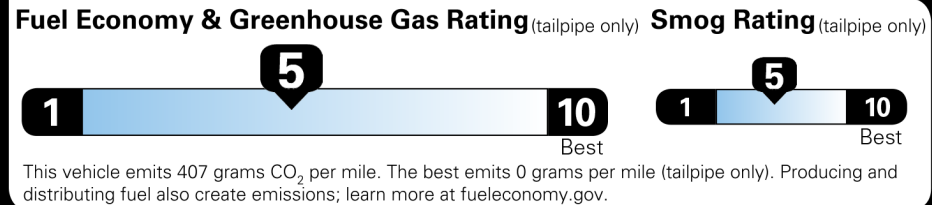

Actual results will vary for many reasons, including driving conditions and how you drive and maintain your vehicle. The average new vehicle gets 27 MPG and costs $6,500 to fuel over 5 years. Cost estimates are based on 15,000 miles per year at $2.35 per gallon. MPGe is miles per gasoline gallon equivalent. Vehicle emissions are a significant cause of climate change and smog.

fueleconomy.gov
Calculate personalized estimates and compare vehicles

GOVERNMENT 5-STAR SAFETY RATINGS

This vehicle has not been rated by the government for overall vehicle score, frontal crash, side crash or rollover risk.

Star ratings range from 1 to 5 stars (★★★★★) with 5 being the highest.
Source: National Highway Traffic Safety Administration (NHTSA)
www.safercar.gov or 1-888-327-4236

SUB-TOTAL $62,005.00
DELIVERY, PROCESSING AND HANDLING FEE 1,075.00
TOTAL **$63,080.00**

APPLICABLE FEDERAL TAXES NOT INCLUDED

Manufacturer's suggested retail price includes manufacturer's recommended pre-delivery service.
License and title fees, state, local and applicable federal taxes, and dealer installed options and accessories are not included in the manufacturer's suggested retail price.
LEXUS NEW VEHICLE LIMITED WARRANTY
* 4YR / 50000 mile basic coverage
* 6YR / 70000 mile powertrain coverage
* 6YR / Unlimited mile corrosion perforation warranty
See your Warranty and Services Guide for details.
LEXUS IS PLEASED TO OFFER THE FOLLOWING OWNER SUPPORT PACKAGE WITH EACH NEW LEXUS
* 24 hour, 365 day/yr. roadside assistance plan
* Complimentary 1st and 2nd scheduled maintenance services
* Lodging for emergency breakdown 100 miles from home
An extended service contract may be available for this vehicle. Ask dealer for details

LML1E1N0S0F0W0

243A13 483 DL34 L015