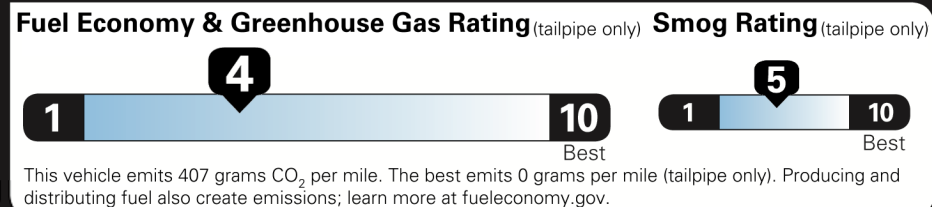

\$48,050.00

Not Original Copy

EPA DOT Fuel Economy and Environment

Gasoline Vehicle

Fuel Economy
22 MPG
 Small SUVs range from 16 to 125 MPG. The best vehicle rates 141 MPGe.
 19 city 26 highway
 4.5 gallons per 100 miles

You spend \$1,750 more in fuel costs over 5 years compared to the average new vehicle.

Annual fuel cost \$1,850

Actual results will vary for many reasons, including driving conditions and how you drive and maintain your vehicle. The average new vehicle gets 27 MPG and costs \$7,500 to fuel over 5 years. Cost estimates are based on 15,000 miles per year at \$2.70 per gallon. MPGe is miles per gasoline gallon equivalent. Vehicle emissions are a significant cause of climate change and smog.