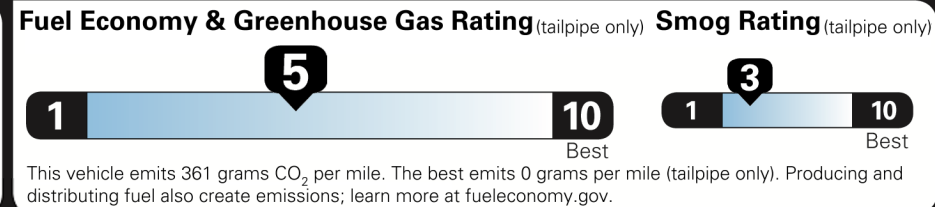

EPA DOT Fuel Economy and Environment

Gasoline Vehicle

Fuel Economy
24 MPG
Small SUVs range from 16 to 125 MPG. The best vehicle rates 141 MPGe.
22 city 28 highway
4.2 gallons per 100 miles

You spend $2,750 more in fuel costs over 5 years compared to the average new vehicle.

Annual fuel cost $2,050