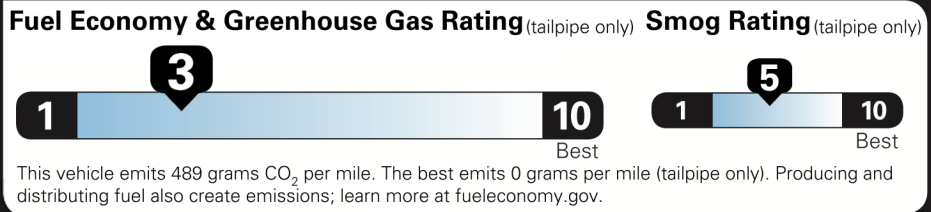

Actual results will vary for many reasons, including driving conditions and how you drive and maintain your vehicle. The average new vehicle gets 27 MPG and costs $7,500 to fuel over 5 years. Cost estimates are based on 15,000 miles per year at $3.25 per gallon. MPGe is miles per gasoline gallon equivalent. Vehicle emissions are a significant cause of climate change and smog.

fueleconomy.gov
Calculate personalized estimates and compare vehicles

GOVERNMENT 5-STAR SAFETY RATINGS

This vehicle has not been rated by the government for overall vehicle score, frontal crash, side crash or rollover risk.

Star ratings range from 1 to 5 stars (★★★★★) with 5 being the highest.
Source: National Highway Traffic Safety Administration (NHTSA)
www.safercar.gov or 1-888-327-4236

SUB-TOTAL	$111,370.00
DELIVERY, PROCESSING AND HANDLING FEE	1,025.00
TOTAL	$112,395.00

APPLICABLE FEDERAL TAXES NOT INCLUDED

Manufacturer's suggested retail price includes manufacturer's recommended pre-delivery service.

License and title fees, state, local and applicable federal taxes, and dealer installed options and accessories are not included in the manufacturer's suggested retail price.

LEXUS NEW VEHICLE LIMITED WARRANTY

- 4YR / 50000 mile basic coverage
- 6YR / 70000 mile powertrain coverage
- 6YR / Unlimited mile corrosion perforation warranty

See your Warranty and Services Guide for details.

LEXUS IS PLEASED TO OFFER THE FOLLOWING OWNER SUPPORT PACKAGE WITH EACH NEW LEXUS

- 24 hour, 365 day/yr. roadside assistance plan
- Complimentary 1st and 2nd scheduled maintenance services
- Lodging for emergency breakdown 100 miles from home

An extended service contract may be available for this vehicle. Ask dealer for details

LML1E2N0S0F0W0

133B13 354 DL31   K2143 L114