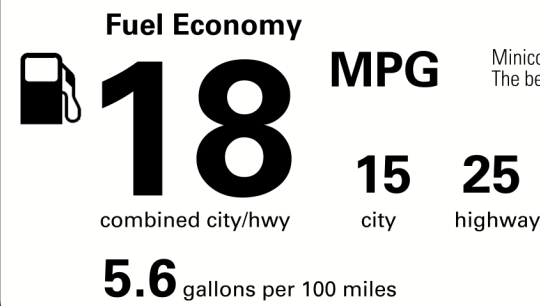

Not Original - Copy

EPA DOT Fuel Economy and Environment

Gasoline Vehicle

Minicompacts range from 15 to 45 MPG. The best vehicle rates 141 MPGe.

You spend \$6,000 more in fuel costs over 5 years compared to the average new vehicle.

Annual fuel cost \$2,700

Actual results will vary for many reasons, including driving conditions and how you drive and maintain your vehicle. The average new vehicle gets 27 MPG and costs \$7,500 to fuel over 5 years. Cost estimates are based on 15,000 miles per year at \$3.25 per gallon. MPGe is miles per gasoline gallon equivalent. Vehicle emissions are a significant cause of climate change and smog.