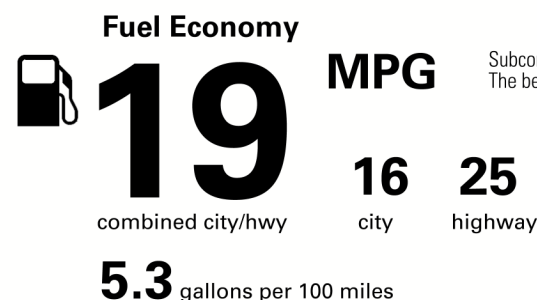

MANUFACTURER'S SUGGESTED RETAIL PRICE

- ** All Weather Package: Heated Steering Wheel, Windshield De-icer 250.00
- ** Head Up Display (HUD) 900.00
- ** Mark Levinson 13-Speaker Reference Surround Sound Audio System 1,220.00
- ** Dynamic Handling Package - 21' forged alloy wheels with polished finish and Gloss Black accents, Torsen limited slip differential, active rear steering, variable gear-ratio steering, speed-activated rear wing, Intuitive Parking Assist, Alcantara sport seats with 8-way power adjust, carbon fiber roof, Alcantara headliner, carbon fiber door scuff plates 9,570.00

\$93,050.00

Not Original - Copy

EPA DOT Fuel Economy and Environment

Gasoline Vehicle

You spend \$5,250 more in fuel costs over 5 years compared to the average new vehicle.

Annual fuel cost \$2,550

Actual results will vary for many reasons, including driving conditions and how you drive and maintain your vehicle. The average new vehicle gets 27 MPG and costs \$7,500 to fuel over 5 years. Cost estimates are based on 15,000 miles per year at \$3.25 per gallon. MPGe is miles per gasoline gallon equivalent. Vehicle emissions are a significant cause of climate change and smog.