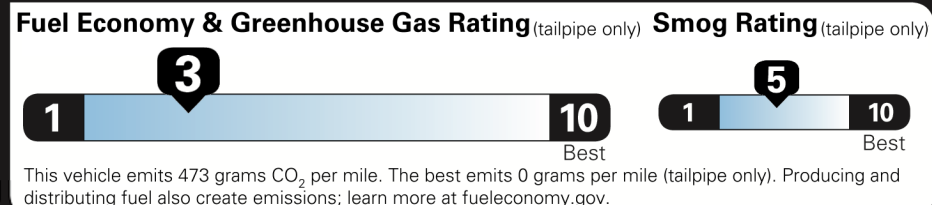

MANUFACTURER'S SUGGESTED RETAIL PRICE

- ** All Weather Package: Heated Steering Wheel, Windshield De-icer 250.00
- ** Head Up Display (HUD) 900.00
- ** Mark Levinson 13-Speaker Reference Surround Sound Audio System 1,220.00
- ** Dynamic Handling Package - 21' forged alloy wheels with polished finish and Gloss Black accents, Torsen limited slip differential, active rear steering, variable gear-ratio steering, speed-activated rear wing, Intuitive Parking Assist, Alcantara sport seats with 8-way power adjust, carbon fiber roof, Alcantara headliner, carbon fiber door scuff plates 9,570.00

\$93,050.00

Not Original - Copy

EPA DOT Fuel Economy and Environment

Gasoline Vehicle

You spend \$5,250 more in fuel costs over 5 years compared to the average new vehicle.

Annual fuel cost \$2,550

Actual results will vary for many reasons, including driving conditions and how you drive and maintain your vehicle. The average new vehicle gets 27 MPG and costs \$7,500 to fuel over 5 years. Cost estimates are based on 15,000 miles per year at \$3.25 per gallon. MPGe is miles per gasoline gallon equivalent. Vehicle emissions are a significant cause of climate change and smog.