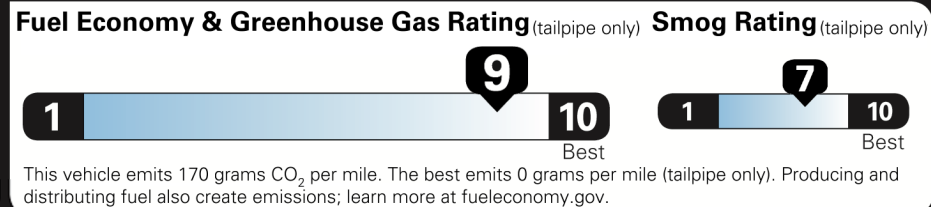

MANUFACTURER'S SUGGESTED RETAIL PRICE $29,875.00

OPTIONAL EQUIPMENT

FE	50 State Emissions	
PC	Special Color	425.00
2T.	All Weather Floor Liners/Cargo Liner	259.00
D5.	Door Edge Guards	125.00
EF.	Rear Bumper Applique	69.00

Not Original - Copy

EPA DOT Fuel Economy and Environment

Gasoline Vehicle

Fuel Economy

52 MPG Midsized Cars range from 14 to 142 MPG. The best vehicle rates 141 MPGe.

54 city 50 highway

1.9 gallons per 100 miles

You save $3,500
in fuel costs over 5 years compared to the average new vehicle.

Annual fuel cost $800

Actual results will vary for many reasons, including driving conditions and how you drive and maintain your vehicle. The average new vehicle gets 27 MPG and costs $7,500 to fuel over 5 years. Cost estimates are based on 15,000 miles per year at $2.70 per gallon. MPGe is miles per gasoline gallon equivalent. Vehicle emissions are a significant cause of climate change and smog.

fueleconomy.gov
Calculate personalized estimates and compare vehicles

DELIVERY, PROCESSING AND HANDLING FEE 995.00

TOTAL $31,748.00

The New Vehicle Limited Warranty provides 3-year/36,000 mile basic coverage, 5-year/60,000 mile powertrain coverage, plus 5-year/unlimited mile corrosion perforation coverage. See Warranty and Maintenance Guide for details. An extended service contract may be available for the vehicle. Ask dealer for details. Manufacturer's suggested retail price includes manufacturer's recommended pre-delivery service. Gasoline, license and title fees, applicable federal, state and local taxes and dealer and distributor installed options and accessories are not included in the manufacturer's suggested retail price.

ToyotaCare, which covers normal factory scheduled maintenance for two years or 25,000 miles, whichever occurs first, is included as part of the sales price of the vehicle for qualifying buyers. See participating dealer for eligibility and coverage details.

Delivered by Truck to: 20019
TOYOTA OF WATERTOWN
149 ARSENAL ST
WATERTOWN MA02472

TML17E2N1S0F0W0