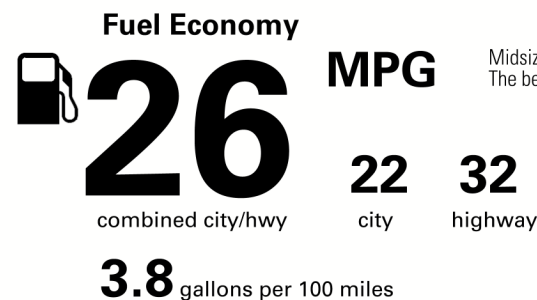

\$40,000.00

Not Original - Copy

Created on 2021-08-13 11:23:41 (UTC)

EPA DOT Fuel Economy and Environment

Gasoline Vehicle

Midsized Cars range from 14 to 142 MPG. The best vehicle rates 141 MPGe.

You spend \$250 more in fuel costs over 5 years compared to the average new vehicle.

Annual fuel cost \$1,550

Actual results will vary for many reasons, including driving conditions and how you drive and maintain your vehicle. The average new vehicle gets 27 MPG and costs \$7,500 to fuel over 5 years. Cost estimates are based on 15,000 miles per year at \$2.70 per gallon. MPGe is miles per gasoline gallon equivalent. Vehicle emissions are a significant cause of climate change and smog.