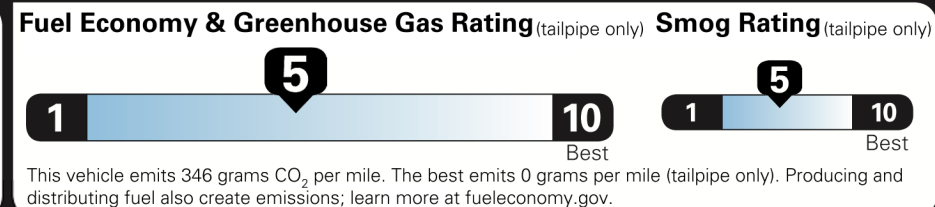

Actual results will vary for many reasons, including driving conditions and how you drive and maintain your vehicle. The average new vehicle gets 27 MPG and costs $7,500 to fuel over 5 years. Cost estimates are based on 15,000 miles per year at $2.70 per gallon. MPGe is miles per gasoline gallon equivalent. Vehicle emissions are a significant cause of climate change and smog.

fueleconomy.gov
Calculate personalized estimates and compare vehicles

GOVERNMENT 5-STAR SAFETY RATINGS

Overall Vehicle Score	★★★★★
Based on the combined ratings of frontal, side and rollover. Should ONLY be compared to other vehicles of similar size and weight.	
Frontal Crash	★★★★★
Based on the risk of injury in a frontal impact. Should ONLY be compared to other vehicles of similar size and weight.	
Driver Passenger	★★★★★
Side Crash	★★★★★
Based on the risk of injury in a side impact.	
Rollover	★★★★
Based on the risk of rollover in a single-vehicle crash.	

Star ratings range from 1 to 5 stars (★★★★★) with 5 being the highest.

Source: National Highway Traffic Safety Administration (NHTSA)

www.safercar.gov or 1-888-327-4236

SUB-TOTAL	$44,455.00
DELIVERY, PROCESSING AND HANDLING FEE	1,075.00
TOTAL	$45,530.00

APPLICABLE FEDERAL TAXES NOT INCLUDED

Manufacturer's suggested retail price includes manufacturer's recommended pre-delivery service.

License and title fees, state, local and applicable federal taxes, and dealer installed options and accessories are not included in the manufacturer's suggested retail price.

LEXUS NEW VEHICLE LIMITED WARRANTY

- 4YR / 50000 mile basic coverage
- 6YR / 70000 mile powertrain coverage
- 6YR / Unlimited mile corrosion perforation warranty

See your Warranty and Services Guide for details.

LEXUS IS PLEASED TO OFFER THE FOLLOWING OWNER SUPPORT PACKAGE WITH EACH NEW LEXUS

- 24 hour, 365 day/yr. roadside assistance plan
- Complimentary 1st and 2nd scheduled maintenance services
- Lodging for emergency breakdown 100 miles from home

An extended service contact may be available for this vehicle. Ask dealer for details

LML1E2N1S0F0W0

732 L005