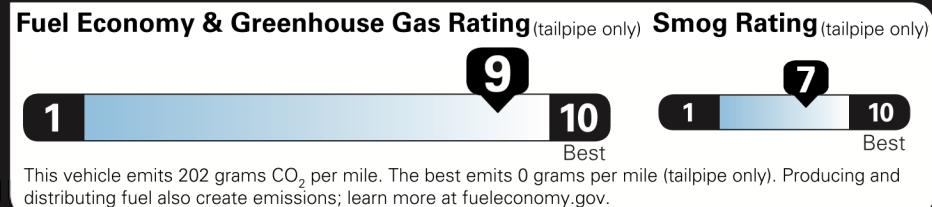

Actual results will vary for many reasons, including driving conditions and how you drive and maintain your vehicle. The average new vehicle gets 27 MPG and costs $7,500 to fuel over 5 years. Cost estimates are based on 15,000 miles per year at $2.70 per gallon. MPGe is miles per gasoline gallon equivalent. Vehicle emissions are a significant cause of climate change and smog.

fueleconomy.gov

Calculate personalized estimates and compare vehicles

GOVERNMENT 5-STAR SAFETY RATINGS

Overall Vehicle Score ★★★★★

Based on the combined ratings of frontal, side and rollover. Should ONLY be compared to other vehicles of similar size and weight.

Frontal Crash ★★★★★
Driver Passenger ★★★★★

Based on the risk of injury in a frontal impact. Should ONLY be compared to other vehicles of similar size and weight.

Side Crash ★★★★★
Front seat ★★★★★
Rear seat ★★★★★

Based on the risk of injury in a side impact.

Rollover ★★★★★

Based on the risk of rollover in a single-vehicle crash.

Star ratings range from 1 to 5 stars (★★★★★) with 5 being the highest.

Source: National Highway Traffic Safety Administration (NHTSA)

www.safercar.gov or 1-888-327-4236

SUB-TOTAL $47,760.00

DELIVERY, PROCESSING AND HANDLING FEE 1,075.00

TOTAL **$48,835.00**

APPLICABLE FEDERAL TAXES NOT INCLUDED

Manufacturer's suggested retail price includes manufacturer's recommended pre-delivery service.
License and title fees, state, local and applicable federal taxes, and dealer installed options and accessories are not included in the manufacturer's suggested retail price.
LEXUS NEW VEHICLE LIMITED WARRANTY
* 4YR / 50000 mile basic coverage
* 6YR / 70000 mile powertrain coverage
* 6YR / Unlimited mile corrosion perforation warranty
* 8YR/100,000 mile hybrid component coverage
* 10YR / 150,000 mile hybrid battery coverage
See your Warranty and Services Guide for details.
LEXUS IS PLEASED TO OFFER THE FOLLOWING OWNER SUPPORT PACKAGE WITH EACH NEW LEXUS
* 24 hour, 365 day/yr. roadside assistance plan
* Complimentary 1st and 2nd scheduled maintenance services
* Lodging for emergency breakdown 100 miles from home
An extended service contact may be available for this vehicle. Ask dealer for details

LML1E2N1S0F0W0

734 L011