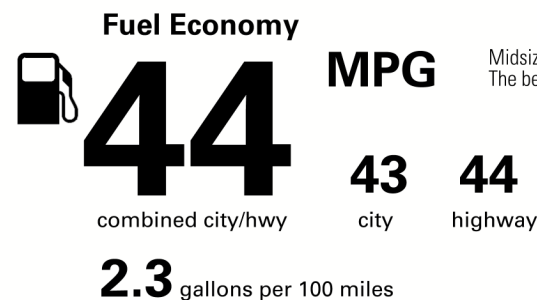

MANUFACTURER'S SUGGESTED RETAIL PRICE

- ** Blind Spot Monitor w/Rear Cross Traffic Alert and Intuitive Parking Assist w/Auto Braking 1,065.00
- ** Wireless Charger 75.00
- ** 18-in Split 10-Spoke Alloy Wheels 770.00
- ** Navigation Package: Navigation System with 12.3-in Color Multimedia Display, Lexus Enform Dynamic Navigation (3-Year Trial Included), Dynamic Voice Command (Included for the First 10-Years of Ownership), and Lexus Enform Destination Assist (3-Year Trial Included) 1,820.00
- ** Premium Package: Lexus Memory System for Driver's Seat, Outside Mirrors and Steering Wheel, Power Tilt and Telescopic Steering Wheel, Power Folding Outside Mirrors, Rain Sensing Wipers, and Heated and Ventilated Front Seats 1,375.00
- ** Wood Trim 360.00
- ** Trunk Mat/Cargo Net/Whl Locks/Rr Bumper App/Glove 385.00

\$41,910.00

Not Original Copy

Created on 2021-08-23 14:25:16 (UTC)

EPA DOT Fuel Economy and Environment

Gasoline Vehicle

Midsized Cars range from 14 to 142 MPG. The best vehicle rates 141 MPGe.

You save \$3,000
 in fuel costs over 5 years compared to the average new vehicle.