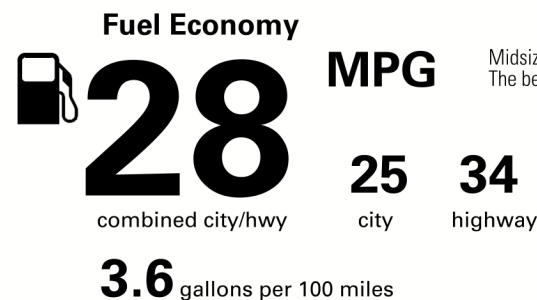

\$40,000.00

Not Original Copy

EPA DOT Fuel Economy and Environment

Gasoline Vehicle

Midsized Cars range from 14 to 142 MPG. The best vehicle rates 141 MPGe.

You save \$250
 in fuel costs over 5 years compared to the average new vehicle.