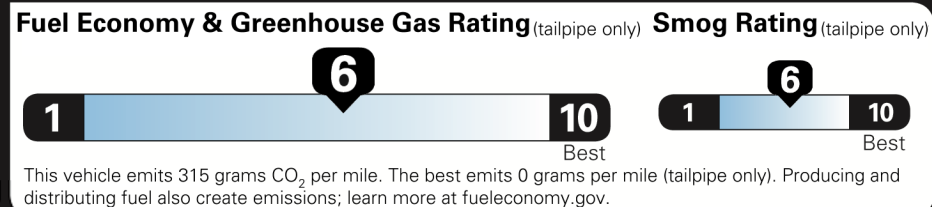

Actual results will vary for many reasons, including driving conditions and how you drive and maintain your vehicle. The average new vehicle gets 27 MPG and costs $7,500 to fuel over 5 years. Cost estimates are based on 15,000 miles per year at $2.70 per gallon. MPGe is miles per gasoline gallon equivalent. Vehicle emissions are a significant cause of climate change and smog.

fueleconomy.gov
Calculate personalized estimates and compare vehicles

GOVERNMENT 5-STAR SAFETY RATINGS

Overall Vehicle Score	★★★★★
Based on the combined ratings of frontal, side and rollover. Should ONLY be compared to other vehicles of similar size and weight.	
Frontal Crash	★★★★★
Based on the risk of injury in a frontal impact. Should ONLY be compared to other vehicles of similar size and weight.	
Driver Passenger	★★★★★
Side Crash	★★★★★
Based on the risk of injury in a side impact.	
Rollover	★★★★
Based on the risk of rollover in a single-vehicle crash.	

Star ratings range from 1 to 5 stars (★★★★★) with 5 being the highest.

Source: National Highway Traffic Safety Administration (NHTSA)

www.safercar.gov or 1-888-327-4236

SUB-TOTAL	$44,930.00
DELIVERY, PROCESSING AND HANDLING FEE	1,025.00
TOTAL	$45,955.00

APPLICABLE FEDERAL TAXES NOT INCLUDED

Manufacturer's suggested retail price includes manufacturer's recommended pre-delivery service.

License and title fees, state, local and applicable federal taxes, and dealer installed options and accessories are not included in the manufacturer's suggested retail price.

LEXUS NEW VEHICLE LIMITED WARRANTY

- 4YR / 50000 mile basic coverage
- 6YR / 70000 mile powertrain coverage
- 6YR / Unlimited mile corrosion perforation warranty

See your Warranty and Services Guide for details.

LEXUS IS PLEASED TO OFFER THE FOLLOWING OWNER SUPPORT PACKAGE WITH EACH NEW LEXUS

- 24 hour, 365 day/yr. roadside assistance plan
- Complimentary 1st and 2nd scheduled maintenance services
- Lodging for emergency breakdown 100 miles from home

An extended service contact may be available for this vehicle. Ask dealer for details

LML1E2N1S0F0W0

169A14 724 SP TMMK L014