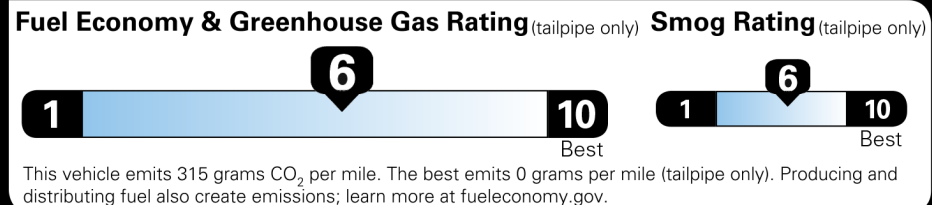

Actual results will vary for many reasons, including driving conditions and how you drive and maintain your vehicle. The average new vehicle gets 27 MPG and costs $6,500 to fuel over 5 years. Cost estimates are based on 15,000 miles per year at $2.35 per gallon. MPGe is miles per gasoline gallon equivalent. Vehicle emissions are a significant cause of climate change and smog.

fueleconomy.gov

Calculate personalized estimates and compare vehicles

GOVERNMENT 5-STAR SAFETY RATINGS

Overall Vehicle Score ★★★★★

Based on the combined ratings of frontal, side and rollover. Should ONLY be compared to other vehicles of similar size and weight.

Frontal Crash Driver Passenger ★★★★★

Based on the risk of injury in a frontal impact. Should ONLY be compared to other vehicles of similar size and weight.

Side Crash Front seat Rear seat ★★★★★

Based on the risk of injury in a side impact.

Rollover ★★★★★

Based on the risk of rollover in a single-vehicle crash.

Star ratings range from 1 to 5 stars (★★★★★) with 5 being the highest.

Source: National Highway Traffic Safety Administration (NHTSA)

www.safercar.gov or 1-888-327-4236

SUB-TOTAL $47,995.00

DELIVERY, PROCESSING AND HANDLING FEE 1,075.00

TOTAL **$49,070.00**

APPLICABLE FEDERAL TAXES NOT INCLUDED

Manufacturer's suggested retail price includes manufacturer's recommended pre-delivery service.
License and title fees, state, local and applicable federal taxes, and dealer installed options and accessories are not included in the manufacturer's suggested retail price.
LEXUS NEW VEHICLE LIMITED WARRANTY
* 4YR / 50000 mile basic coverage
* 6YR / 70000 mile powertrain coverage
* 6YR / Unlimited mile corrosion perforation warranty
See your Warranty and Services Guide for details.
LEXUS IS PLEASED TO OFFER THE FOLLOWING OWNER SUPPORT PACKAGE WITH EACH NEW LEXUS
* 24 hour, 365 day/yr. roadside assistance plan
* Complimentary 1st and 2nd scheduled maintenance services
* Lodging for emergency breakdown 100 miles from home
An extended service contact may be available for this vehicle. Ask dealer for details

LML1E1N1S0F0W0

750 L008