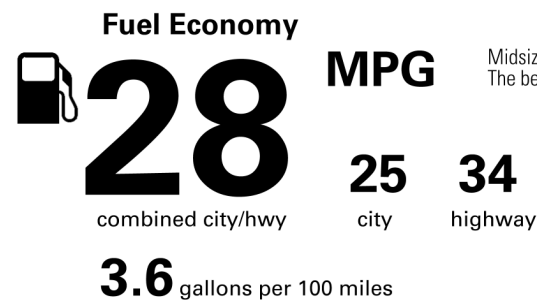

MANUFACTURER'S SUGGESTED RETAIL PRICE

\$40,800.00

- ** 18-in Split 10-Spoke Alloy Wheels 660.00
- ** Smart Access Card Key 100.00
- ** Navigation Package: Navigation System with 12.3-in Color Multimedia Display, Lexus Enform Dynamic Navigation, Dynamic Voice Command, Destination Assist Trials. 4G network dependent. See Lexus.com for details. 1,820.00
- ** Hands-Free Power Open/Close Trunk 550.00
- ** Premium Paint 500.00
- ** Premium Package: Lexus Memory System for Driver's Seat, Outside Mirrors and Steering Wheel, Power Tilt and Telescopic Steering Wheel, Power Folding Outside Mirrors, Rain Sensing Wipers, Heated and Ventilated Front Seats, Intuitive Parking Assist w/ Auto Braking, and Wireless Charger 2,410.00
- ** Rear Spoiler 200.00
- ** Wood Trim 360.00
- ** All Weather Floor Liners with Trunk Tray 290.00
- ** Trunk Mat, Cargo Net, Wheel Locks, Key Gloves 305.00

Not Original Copy

Created on 2022-01-02 14:52:54 (UTC)

EPA DOT Fuel Economy and Environment

Gasoline Vehicle

Midsized Cars range from 14 to 142 MPG. The best vehicle rates 142 MPGe.

You save \$250
 in fuel costs over 5 years compared to the average new vehicle.