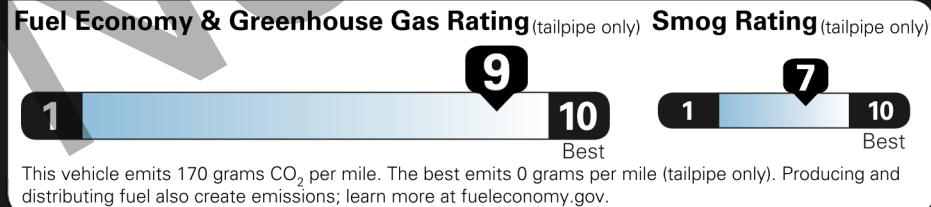

MANUFACTURER'S SUGGESTED RETAIL PRICE $ 27,270.00
OPTIONAL EQUIPMENT
FE 50 State Emissions 0.00

SOUTHEAST TOYOTA DISTRIBUTORS, LLC		
TOTAL FROM MANUFACTURER'S LABEL		$ 28,250.00
DISTRIBUTOR'S INSTALLED OPTIONS		
XY900	TOYOGUARD Platinum Includes: 2 Oil and Filter Changes at any Toyota Dealer Four Tire Rotations Roadside and Rental Car Assistance Exterior Paint Sealant and Interior Protector	699.00
MC100	Carpet Floor Mats	329.00
CY202	Phone Cable & Charge Package Contents: 1-Dual Smart USB Car Charger - 2.4A each port 1-Apple Lightning to USB Cable - 3' Red 1-Apple Lightning to USB Cable - 6' Red 1-USB-C to USB-A Cable - 3' Red	73.00
FP501	Southeast Toyota Distributor Plus Includes: Certified Technician 46 Point Quality Inspection Digital Picture Asset Program	0.00

EPA DOT Fuel Economy and Environment

Gasoline Vehicle

Fuel Economy

52 MPG
combined city/hwy

51 city 53 highway

1.9 gallons per 100 miles

Midsize Cars range from 14 to 142 MPG. The best vehicle rates 141 MPGe.

You save $3,500
in fuel costs over 5 years compared to the average new vehicle.

Annual fuel cost
$800

Actual results will vary for many reasons, including driving conditions and how you drive and maintain your vehicle. The average new vehicle gets 27 MPG and costs $7,500 to fuel over 5 years. Cost estimates are based on 15,000 miles per year at $2.70 per gallon. MPGe is miles per gasoline gallon equivalent. Vehicle emissions are a significant cause of climate change and smog.

fuel economy.gov
Calculate personalized estimates and compare vehicles

DELIVERY, PROCESSING AND HANDLING FEE 980.00

TOTAL $ 28,250.00

~ ~ ~ 36 Month/36,000 Mile Limited Warranty ~ ~ ~
On All Southeast Toyota Distributors, LLC, Installed Options
For Inquires, Call 1-800-301-6859

TOTAL DISTRIBUTOR'S INSTALLED OPTIONS $ 1,101.00
DESTINATION FUEL SURCHARGE 0.00
TOTAL $ 29,351.00

DELIVERED BY TRUCK TO: 32152

HALL TOYOTA ELIZABETH CITY
1002 HALSTEAD BLVD.
ELIZABETH CITY, NC 27909

W007

The New Vehicle Limited Warranty provides 3-year/36,000 mile basic coverage, 5-year/60,000 mile powertrain coverage, 5-year/unlimited mile corrosion perforation coverage, 8-year/100,000 mile coverage for specific Hybrid components and 10-year/150,000 mile coverage for the Hybrid Battery. Some components may have longer coverage under California emissions warranty (applicable in CA, CT, DE, ME, MD, MA, NJ, NY, OR, PA, RI, VT, WA, District of Columbia). See Warranty and Maintenance Guide for details. An extended service contract may be available for the vehicle. Ask dealer for details. Manufacturer's suggested retail includes manufacturer's recommended pre-delivery service. Gasoline, license and title fees, applicable federal, state and local taxes and dealer and distributor installed options and accessories are not included in the manufacturer's suggested retail price. ToyotaCare, which covers normal factory scheduled maintenance for two years or 25,000 miles, whichever occurs first, is included as part of the sales price of the vehicle for qualifying buyers. See participating dealer for eligibility and coverage details.