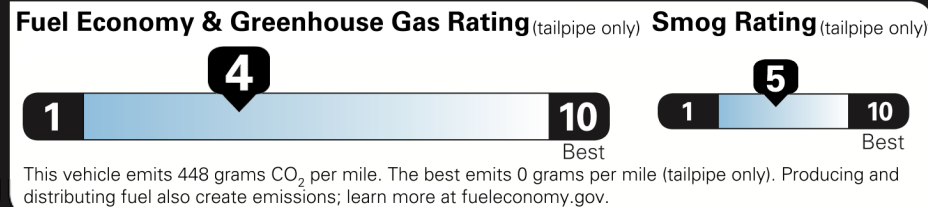

1. **SAFETY & CONVENIENCE**
   - Toyota Safety Sense P: Pre-Collision Sys w/Pedestrian Detection, Dynamic Radar Cruise Control, Lane Departure Alert Automatic High Beams
   - Star Safety System
   - Rear Backup Camera
   - Safety Connect w/1-Year Trial

1. **EXTERIOR**
   - 16-in Styled Steel Wheels

1. **INTERIOR**
   - Fabric-Trimmed Seats
   - Power Driver Seat
   - Audio - 8-in Touchscreen, 6 Speakers, HandsFree Bluetooth Phone/Music, USB Media Port, USB Charge-Ports, SiriusXM w/3-Month All Access Trial, Android Auto & Apple CarPlay Compatible
   - Dual Zone Auto A/C w/ Rear Vents

For Full Product Details:
Please Visit Toyota.com/Tacoma

Full Tank of Gas

MANUFACTURER'S SUGGESTED RETAIL PRICE $35,555.00

OPTIONAL EQUIPMENT

FE	50 State Emissions	
DN	Parking Sonar, Premium Audio, Dynamic Navigation with 3-Year Trial and Destination Assist with 1-Year Trial	1,710.00
AA	16-in Black Alloy Wheels	248.00
2T.	All-Weather Flr Liner/Door Sill Protector	55.00
TG.	D - Rings	149.00
B5.	Bed Light	

Not Original - Copy

EPA DOT Fuel Economy and Environment

Gasoline Vehicle

Fuel Economy
20 MPG
combined city/hwy
5 gallons per 100 miles
18 city 22 highway
Small Pickups range from 17 to 23 MPG. The best vehicle rates 141 MPGe.

You spend $2,500 more in fuel costs over 5 years compared to the average new vehicle.

Annual fuel cost $2,000

Actual results will vary for many reasons, including driving conditions and how you drive and maintain your vehicle. The average new vehicle gets 27 MPG and costs $7,500 to fuel over 5 years. Cost estimates are based on 15,000 miles per year at $2.70 per gallon. MPGe is miles per gasoline gallon equivalent. Vehicle emissions are a significant cause of climate change and smog.

fuel economy.gov
Calculate personalized estimates and compare vehicles

DELIVERY, PROCESSING AND HANDLING FEE 1,175.00

TOTAL $38,892.00

The New Vehicle Limited Warranty provides 3-year/36,000 mile basic coverage, 5-year/60,000 mile powertrain coverage, plus 5-year/unlimited mile corrosion perforation coverage. See Warranty and Maintenance Guide for details. An extended service contract may be available for the vehicle. Ask dealer for details. Manufacturer's suggested retail price includes manufacturer's recommended pre-delivery service. Gasoline, license and title fees, applicable federal, state and local taxes and dealer and distributor installed options and accessories are not included in the manufacturer's suggested retail price.

ToyotaCare, which covers normal factory scheduled maintenance for two years or 25,000 miles, whichever occurs first, is included as part of the sales price of the vehicle for qualifying buyers. See participating dealer for eligibility and coverage details.

Delivered by Truck to: 43027
YOUNG TOYOTA
1945 N MAIN ST
LOGAN UT84341

TML2E2N1S0F0W0