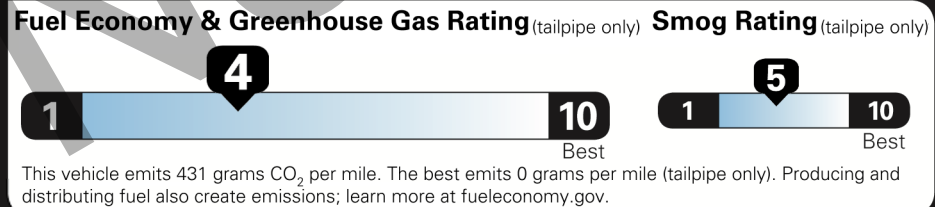

EPA DOT Fuel Economy and Environment

Gasoline Vehicle

Fuel Economy

21 MPG
combined city/hwy

19 city 24 highway

4.8 gallons per 100 miles

Small Pickups range from 17 to 23 MPG. The best vehicle rates 141 MPGe.

You spend $2,250 more in fuel costs over 5 years compared to the average new vehicle.

Annual fuel cost $1,950

Actual results will vary for many reasons, including driving conditions and how you drive and maintain your vehicle. The average new vehicle gets 27 MPG and costs $7,500 to fuel over 5 years. Cost estimates are based on 15,000 miles per year at $2.70 per gallon. MPGe is miles per gasoline gallon equivalent. Vehicle emissions are a significant cause of climate change and smog.

fueleconomy.gov
Calculate personalized estimates and compare vehicles

DELIVERY, PROCESSING AND HANDLING FEE 1,175.00

TOTAL $ 40,840.00

The New Vehicle Limited Warranty provides 3-year/36,000-mile basic coverage, 5-year/60,000-mile powertrain coverage, plus 5-year/unlimited mile corrosion perforation coverage. See Warranty and Maintenance Guide for details. An extended service contract may be available for the vehicle. Ask dealer for details.

Manufacturer's suggested retail price includes manufacturer's recommended pre-delivery service. Gasoline license and title fees, applicable federal, state and local taxes and dealer and distributor installed options and accessories are not included in the manufacturer's suggested retail price

ToyotaCare, which covers normal factory scheduled maintenance for two years or 25,000 miles, whichever occurs first, is included as part of the sales price of the vehicle for qualifying buyers. See participating dealer for eligibility and coverage details.

~ ~ ~ 36 Month/36,000 Mile Limited Warranty ~ ~ ~
On All Southeast Toyota Distributors, LLC, Installed Options
For Inquires, Call 1-800-301-6859

TOTAL DISTRIBUTOR'S INSTALLED OPTIONS $ 7,707.00
DESTINATION FUEL SURCHARGE 0.00

TOTAL $ 48,547.00

DELIVERED BY TRUCK TO: 10094

ATLANTA TOYOTA
2345 PLEASANT HILL ROAD
DULUTH, GA 30096

C015