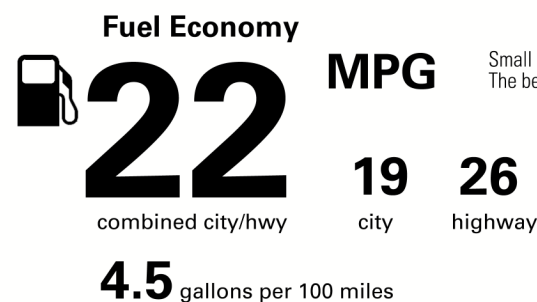

\$46,620.00

Not Original Copy

EPA DOT Fuel Economy and Environment

Gasoline Vehicle

You spend \$1,750
 more in fuel costs over 5 years compared to the average new vehicle.

Annual fuel cost \$1,850

Actual results will vary for many reasons, including driving conditions and how you drive and maintain your vehicle. The average new vehicle gets 27 MPG and costs \$7,500 to fuel over 5 years. Cost estimates are based on 15,000 miles per year at \$2.70 per gallon. MPGe is miles per gasoline gallon equivalent. Vehicle emissions are a significant cause of climate change and smog.