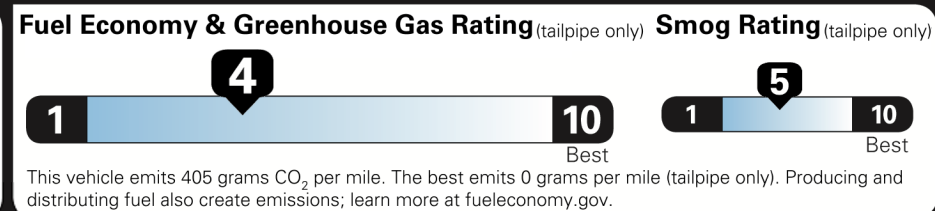

\$46,620.00

Not Original Copy

EPA DOT Fuel Economy and Environment

Gasoline Vehicle

You spend \$1,750
 more in fuel costs over 5 years compared to the average new vehicle.

Annual fuel cost \$1,850

Actual results will vary for many reasons, including driving conditions and how you drive and maintain your vehicle. The average new vehicle gets 27 MPG and costs \$7,500 to fuel over 5 years. Cost estimates are based on 15,000 miles per year at \$2.70 per gallon. MPGe is miles per gasoline gallon equivalent. Vehicle emissions are a significant cause of climate change and smog.

fueleconomy.gov
 Calculate personalized estimates and compare vehicles

GOVERNMENT 5-STAR SAFETY RATINGS

Overall Vehicle Score ★★★★★
 Based on the combined ratings of frontal, side and rollover. Should ONLY be compared to other vehicles of similar size and weight.