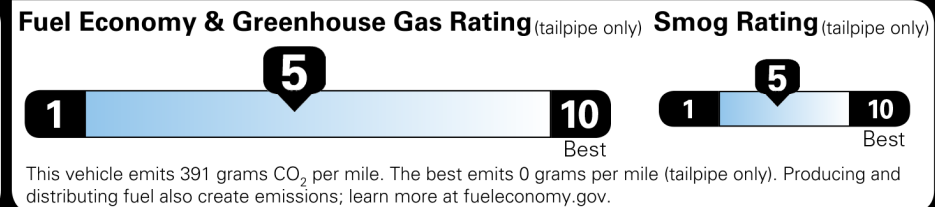

EPA DOT Fuel Economy and Environment

Gasoline Vehicle

Fuel Economy

23 MPG Small SUVs range from 16 to 125 MPG. The best vehicle rates 142 MPGe.

20 city 27 highway

4.3 gallons per 100 miles

You spend $1,250 more in fuel costs over 5 years compared to the average new vehicle.

Annual fuel cost $1,550