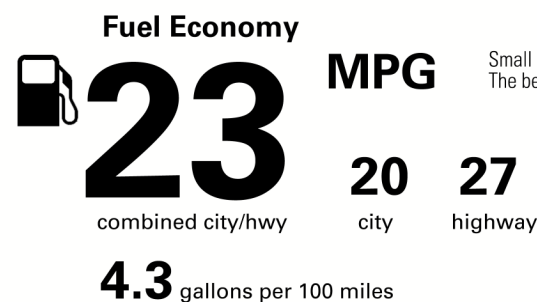

\$45,220.00

Not Original - Copy

EPA DOT Fuel Economy and Environment

Gasoline Vehicle

You spend \$1,250 more in fuel costs over 5 years compared to the average new vehicle.

Annual fuel cost \$1,750

Actual results will vary for many reasons, including driving conditions and how you drive and maintain your vehicle. The average new vehicle gets 27 MPG and costs \$7,500 to fuel over 5 years. Cost estimates are based on 15,000 miles per year at \$2.70 per gallon. MPGe is miles per gasoline gallon equivalent. Vehicle emissions are a significant cause of climate change and smog.