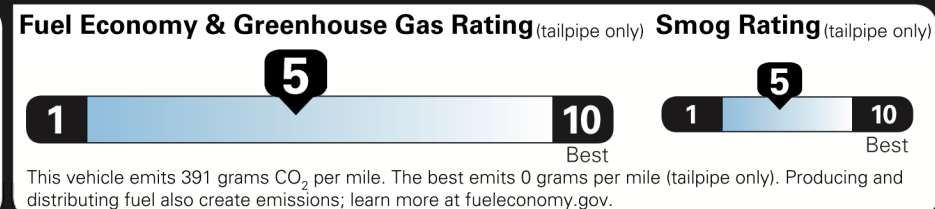

\$45,220.00

Not Original - Copy

EPA DOT Fuel Economy and Environment

Gasoline Vehicle

You spend \$1,250 more in fuel costs over 5 years compared to the average new vehicle.

Annual fuel cost \$1,750

Actual results will vary for many reasons, including driving conditions and how you drive and maintain your vehicle. The average new vehicle gets 27 MPG and costs \$7,500 to fuel over 5 years. Cost estimates are based on 15,000 miles per year at \$2.70 per gallon. MPGe is miles per gasoline gallon equivalent. Vehicle emissions are a significant cause of climate change and smog.

fueleconomy.gov
Calculate personalized estimates and compare vehicles

GOVERNMENT 5-STAR SAFETY RATINGS

Overall Vehicle Score ★★★★★
Based on the combined ratings of frontal, side and rollover. Should ONLY be compared to other vehicles of similar size and weight.