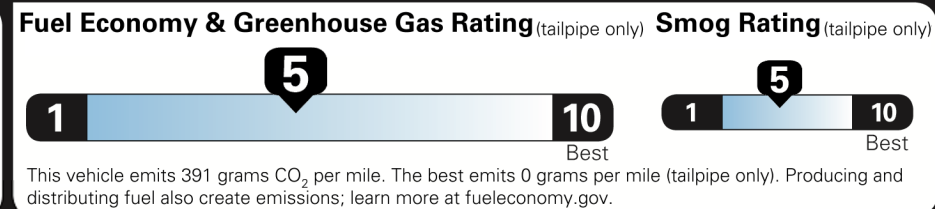

EPA DOT Fuel Economy and Environment

Gasoline Vehicle

Fuel Economy

23 MPG Small SUVs range from 16 to 125 MPG. The best vehicle rates 141 MPGe.

20 city 27 highway

4.3 gallons per 100 miles

You spend $1,250 more in fuel costs over 5 years compared to the average new vehicle.

Annual fuel cost $1,750